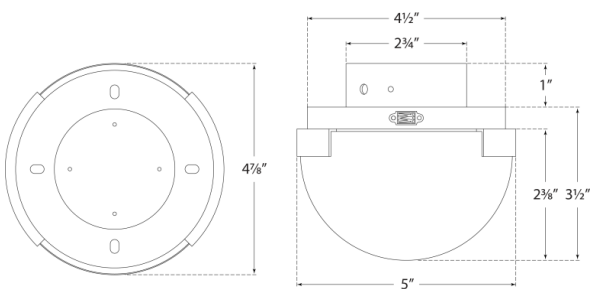

Socket

Dedicated LED

Wattage

12w (1100lm)

Weight

2lbs

Melange Petite Flush Mount

KW4011BZ-ALB

Materials Shown

Bronze with Alabaster Shade

Available in

Antique-Burnished Brass

Bronze

Polished Nickel

Dimensions

Height: 3.5"

Width: 5"

Socket

Dedicated LED

Wattage

12w (1100lm)

Weight

2lbs

Melange Petite Flush Mount

KW4011PN-ALB

Materials Shown

**Polished Nickel with
Alabaster Shade**

Available in

**Antique-Burnished Brass
Bronze
Polished Nickel**

Dimensions

**Height: 3.5"
Width: 5"**

Socket