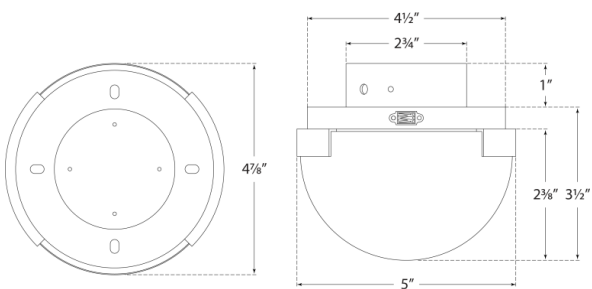

Melange Petite Flush Mount

KW4011AB-ALB

Materials Shown

**Antique-Burnished Brass with
Alabaster Shade**

Available in

**Antique-Burnished Brass
Bronze
Polished Nickel**

Dimensions

**Height: 3.5"
Width: 5"**

Materials Shown

Bronze with Alabaster Shade

Available in

Antique-Burnished Brass

Bronze

Polished Nickel

Dimensions

Height: 3.5"

Width: 5"

Socket

Dedicated LED

Wattage

12w (1100lm)

Weight

2lbs

Melange Petite Flush Mount

KW4011PN-ALB

Materials Shown

**Polished Nickel with
Alabaster Shade**

Available in

**Antique-Burnished Brass
Bronze
Polished Nickel**

Dimensions

**Height: 3.5"
Width: 5"**

Socket