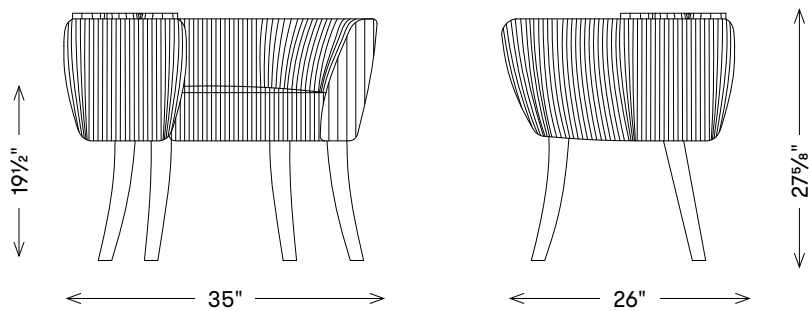

# SOUFFLE COCKTAIL CHAIR

FCL14003R

## DIMENSIONS

Width: 35"  
Height: 27 5/8"  
Seat Height: 19 1/2"  
Depth: 26"