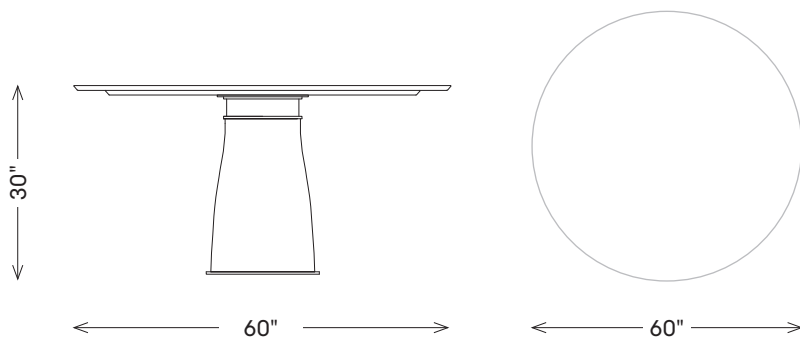

CAMDEN DINING TABLE

FTA19035

MATERIALS SHOWN

Ebonized White Oak,
Blackened Stainless Steel,
Nero Marquina Top

AVAILABLE IN

Ebonized White Oak
Cerused Wenge

DIMENSIONS

Diameter: 48", 54", 60"
Height: 30"