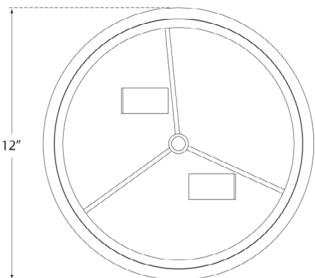

Liaison Medium Flush Mount

KW4202AB-CRG

Materials Shown

**Antique-Burnished Brass with
Crackle Glass**

Available in

**Antique-Burnished Brass
Bronze
Polished Nickel**

Dimensions

**Height: 5"
Width: 12"**

Socket

2 - E12 Candelabra

Wattage

2 - 60 C11

Weight

12lbs

Liaison Medium Flush Mount

KW4202BZ-CRG

Materials Shown

Bronze with Crackle Glass

Available in

Antique-Burnished Brass

Bronze

Polished Nickel

Dimensions

Height: 5"

Width: 12"

Socket

2 - E12 Candelabra

Wattage

2 - 60 C11

Weight

12lbs