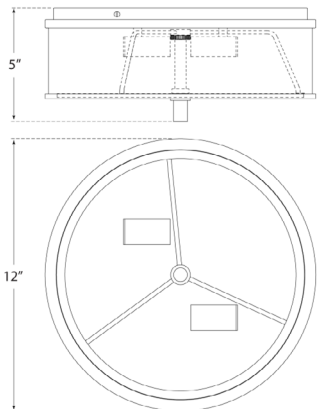

Liaison Medium Flush Mount

KW4202AB-CRG

Materials Shown

**Antique-Burnished Brass with
Crackle Glass**

Available in

**Antique-Burnished Brass
Bronze
Polished Nickel**

Dimensions

**Height: 5"
Width: 12"**

Socket

2 - E12 Candelabra

Wattage

2 - 60 C11

Weight

12lbs

Liaison Medium Flush Mount

KW4202BZ-CRG

Materials Shown

Bronze with Crackle Glass

Available in

Antique-Burnished Brass

Bronze

Polished Nickel

Dimensions

Height: 5"

Width: 12"

Socket

2 - E12 Candelabra

Wattage

2 - 60 C11

Weight

12lbs