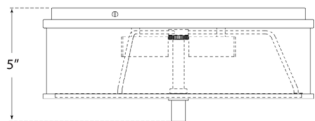

Liaison Medium Flush Mount

KW4202AB-CRG

Materials Shown

**Antique-Burnished Brass with
Crackle Glass**

Available in

**Antique-Burnished Brass
Bronze
Polished Nickel**

Dimensions

**Height: 5"
Width: 12"**

Socket

2 - E12 Candelabra

Wattage

2 - 60 C11

Weight

12lbs

Liaison Medium Flush Mount

KW4202BZ-CRG

Materials Shown

Bronze with Crackle Glass

Available in

Antique-Burnished Brass

Bronze

Polished Nickel

Dimensions

Height: 5"