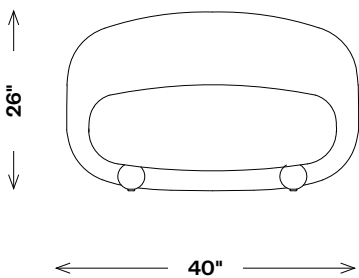

MORRO CHAISE

FLC21026

Materials Shown

Plume Coin

Dimensions

Width: 40"

Depth: 74"

Height: 26"