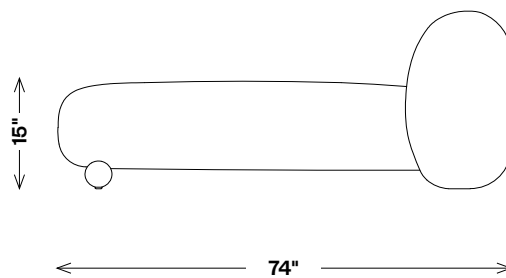

MORRO CHAISE

FLC21026

Materials Shown

Plume Coin

Dimensions

Width: 40"

Depth: 74"

Height: 26"