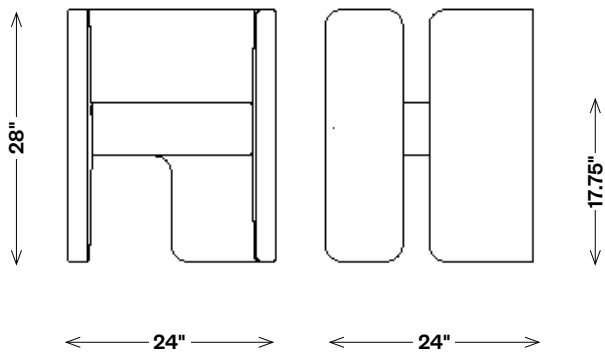

FAIRFAX CHAIR- RIGHT HAND FACING

EJV1553-24R

Materials Shown

District Tobacco

Dimensions

Width: 24"

Depth: 24"

Height: 28"