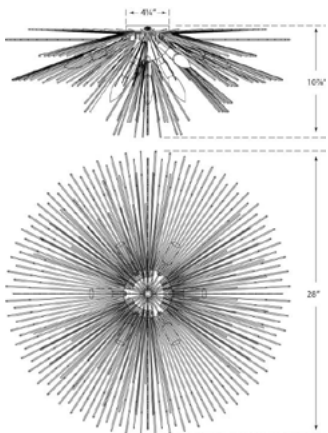

Strada Medium Flush Mount

KW4070G

Materials Shown

Gild

Available in

Gild

Aged Iron

Polished Nickel

Burnished Silver Leaf

Dimensions

Height: 11"

Width: 28"

Socket

10 - E12 Candelabra

Wattage

10 - 40 C11

Weight

16lbs