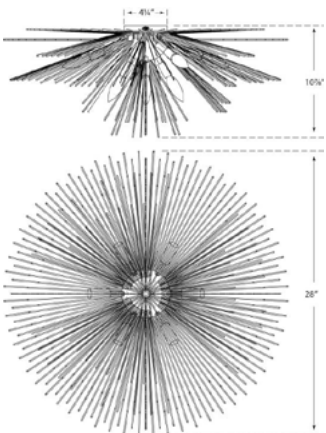

Strada Medium Flush Mount

KW4070BSL

Materials Shown

Burnished Silver Leaf

Available in

Gild

Aged Iron

Polished Nickel

Burnished Silver Leaf

Dimensions

Height: 11"

Width: 28"

Socket

10 - E12 Candelabra

Wattage

10 - 40 C11

Weight

16lbs