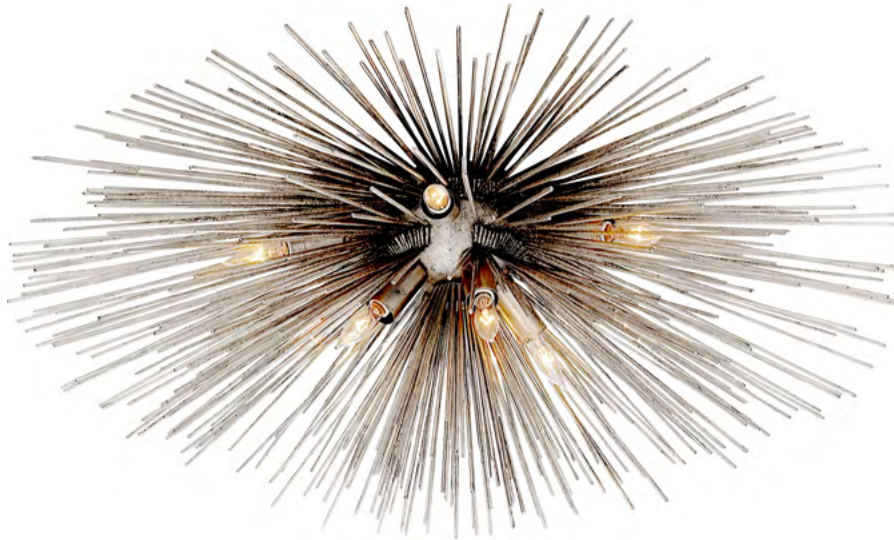

Strada Medium Flush Mount

KW4070BSL

Materials Shown

Burnished Silver Leaf

Available in

Gild

Aged Iron

Polished Nickel

Burnished Silver Leaf

Dimensions

Height: 11"

Width: 28"

Socket

10 - E12 Candelabra

Wattage

10 - 40 C11

Weight

16lbs