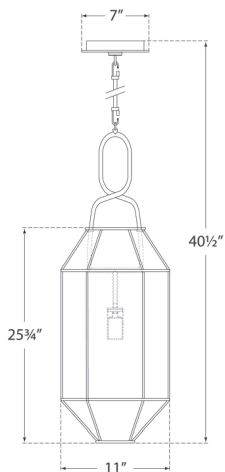

kelly wearstler

FORZA SMALL LANTERN

KW 5315PN-L

MATERIALS SHOWN

Polished Nickel with
Gathered Linen Shade

AVAILABLE IN

Polished Nickel
Antique Burnished Brass
Bronze

DIMENSIONS

Height: 40.5"
Width: 11"
Canopy: 7" Round

SOCKET

E26 Keyless

WATTAGE

60 T

kelly wearstler

FORZA SMALL LANTERN

KW 5315AB-L

MATERIALS SHOWN

Antique Burnished Brass with
Gathered Linen Shade

AVAILABLE IN

Polished Nickel
Antique Burnished Brass
Bronze

DIMENSIONS

Height: 40.5"
Width: 11"
Canopy: 7" Round

SOCKET

E26 Keyless

Polished Nickel
Antique Burnished Brass
Bronze

DIMENSIONS

Height: 40.5"
Width: 11"
Canopy: 7" Round

SOCKET

E26 Keyless

WATTAGE

60 T