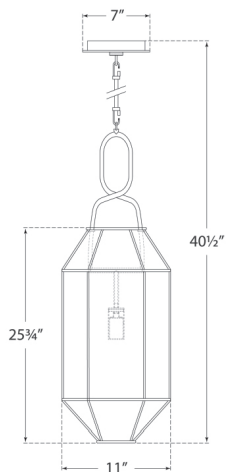

FORZA SMALL LANTERN

KW 5315BZ-L

MATERIALS SHOWN

Bronze with Gathered Linen Shade

AVAILABLE IN

Polished Nickel
Antique Burnished Brass
Bronze

DIMENSIONS

Height: 40.5"
Width: 11"
Canopy: 7" Round

SOCKET

E26 Keyless

WATTAGE

60 T