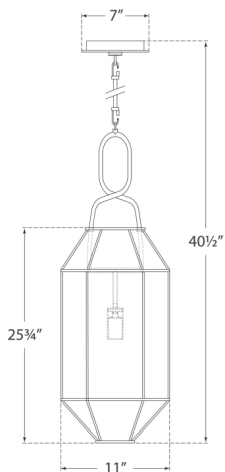

Height: 40.5"
Width: 11"
Canopy: 7" Round

SOCKET

E26 Keyless

WATTAGE

60 T

kelly wearstler

FORZA SMALL LANTERN

KW 5315AB-L

MATERIALS SHOWN

Antique Burnished Brass with
Gathered Linen Shade

AVAILABLE IN

Polished Nickel
Antique Burnished Brass
Bronze

DIMENSIONS

Height: 40.5"
Width: 11"
Canopy: 7" Round

SOCKET

E26 Keyless

Polished Nickel
Antique Burnished Brass
Bronze

DIMENSIONS

Height: 40.5"
Width: 11"
Canopy: 7" Round

SOCKET

E26 Keyless

WATTAGE

60 T