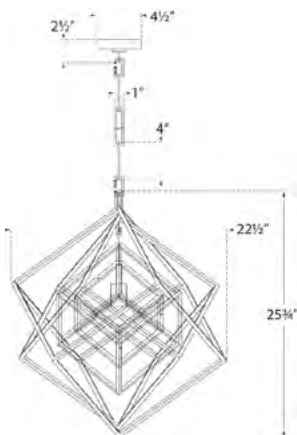

Cubist Small Chandelier

KW5020G-CG

Materials Shown

Gild

Available in

**Gild
Aged Iron
Polished Nickel**

Dimensions

Height: 25.75"

Width: 22.5"

Canopy: 4.5" Square

Socket

E26 Keyless

Wattage

60 A19

Weight

17lbs

Cubist Small Chandelier

KW5020AI-CG

Materials Shown

Aged Iron

Available in

**Gild
Aged Iron
Polished Nickel**

Dimensions

Height: 25.75"