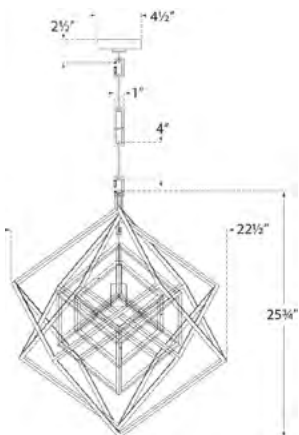

Cubist Small Chandelier

KW5020G-CG

Materials Shown

Gild

Available in

**Gild
Aged Iron
Polished Nickel**

Dimensions

Height: 25.75"

Width: 22.5"

Canopy: 4.5" Square

Socket

E26 Keyless

Wattage

60 A19

Weight

17lbs

Cubist Small Chandelier

KW5020AI-CG

Materials Shown

Aged Iron

Available in

**Gild
Aged Iron
Polished Nickel**

Dimensions

Height: 25.75"