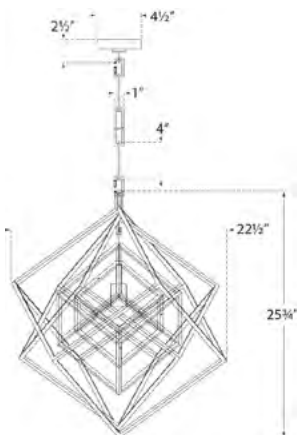

Cubist Small Chandelier

KW5020AI-CG

Materials Shown

Aged Iron

Available in

**Gild
Aged Iron
Polished Nickel**

Dimensions

Height: 25.75"

Width: 22.5"

Canopy: 4.5" Square

Socket

E26 Keyless

Wattage

60 A19

Weight

17lbs

Cubist Small Chandelier

KW5020PN-CG

Materials Shown

Polished Nickel

Available in

**Gild
Aged Iron
Polished Nickel**

Dimensions

Height: 25.75"