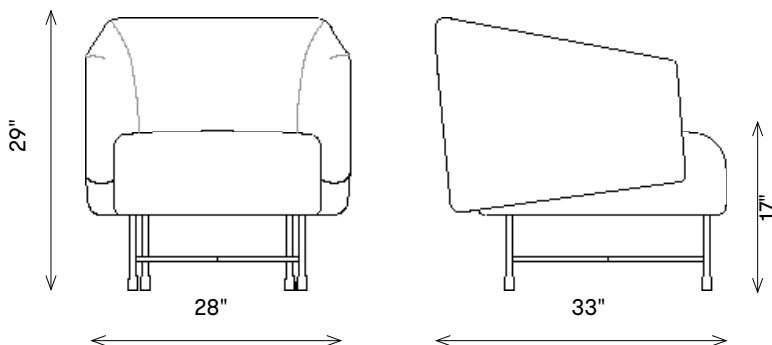

BIJOUX CHAIR

EJV1544-29

MATERIALS SHOWN

Burnished Brass
In Pascal Ochre - W10745-12

AVAILABLE IN

See Fabrics PDF

DIMENSIONS

Width: 28"
Height: 29"
Depth: 33"
Seat Height: 17"

FINISHES