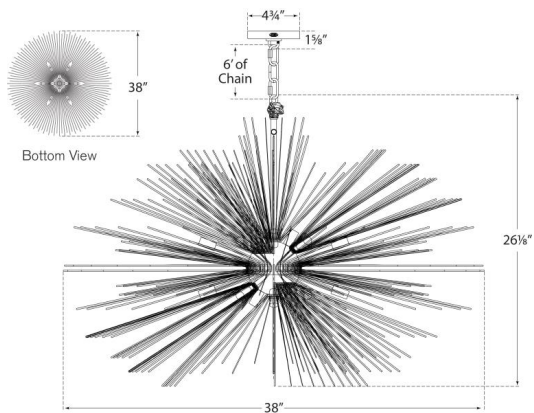

Strada Oval Pendant

KW5074A1

Materials Shown

Aged Iron

Available in

Gild

Aged Iron

Polished Nickel

Burnished Silver Leaf

Dimensions

Height: 26.5"

Width: 38"

Canopy: 4.75" Round

Socket

20 - E12 Candelabra

Wattage

20 - 40 C11

Weight

36lbs