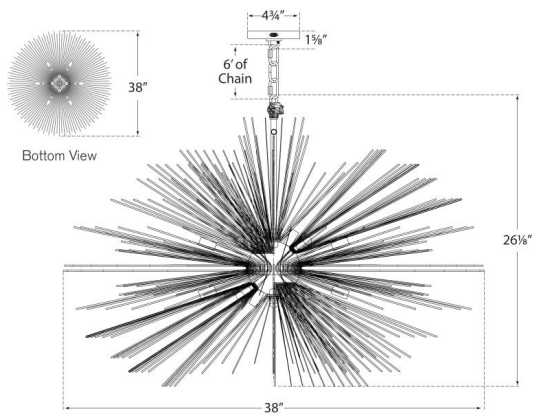

Strada Oval Pendant

KW5074BSL

Materials Shown

Burnished Silver Leaf

Available in

Gild

Aged Iron

Polished Nickel

Burnished Silver Leaf

Dimensions

Height: 26.5"

Width: 38"

Canopy: 4.75" Round

Socket

20 - E12 Candelabra

Wattage

20 - 40 C11

Weight

36lbs