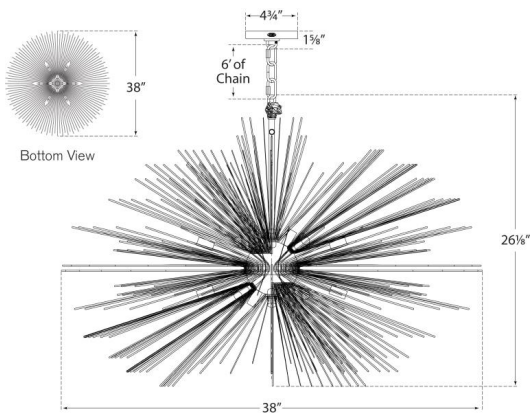

Strada Oval Pendant

KW5074PN

Materials Shown

Polished Nickel

Available in

Gild

Aged Iron

Polished Nickel

Burnished Silver Leaf

Dimensions

Height: 26.5"

Width: 38"

Canopy: 4.75" Round

Socket

20 - E12 Candelabra

Wattage

20 - 40 C11

Weight

36lbs