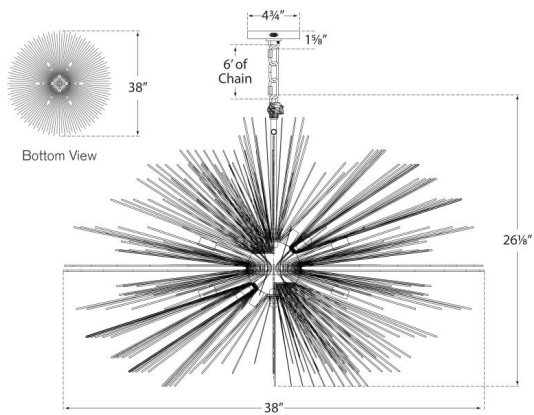

Strada Oval Pendant

KW5074G

Materials Shown

Gild

Available in

Gild

Aged Iron

Polished Nickel

Burnished Silver Leaf

Dimensions

Height: 26.5"

Width: 38"

Canopy: 4.75" Round

Socket

20 - E12 Candelabra

Wattage

20 - 40 C11

Weight

36lbs