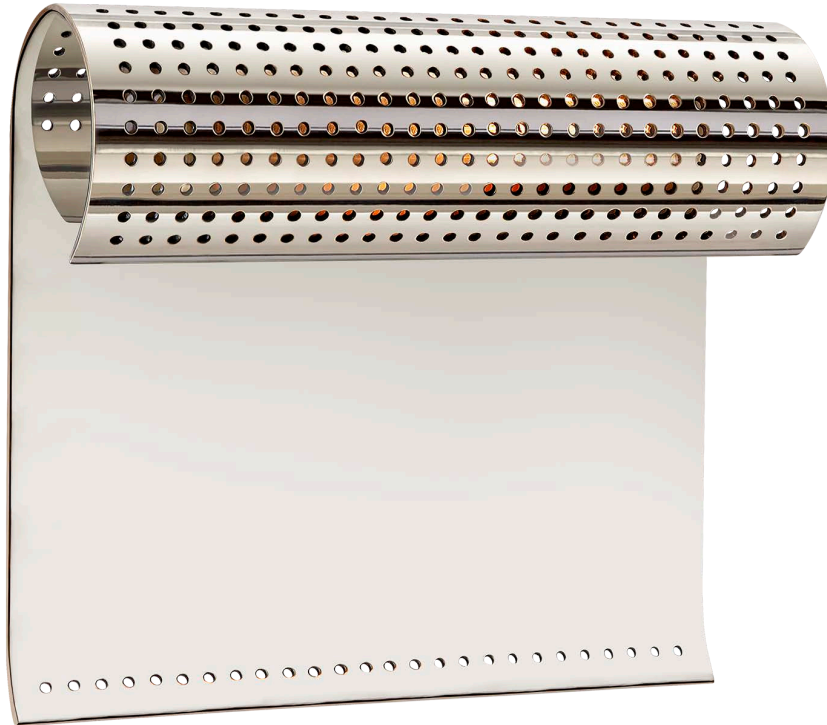

PRECISION SMALL SCONCE

KW 2060AB

MATERIALS SHOWN

Antique-Burnished Brass

AVAILABLE IN

Antique-Burnished Brass

Polished Nickel

Bronze

DIMENSIONS

Width: 8 3/4"

Height: 7 3/4"

Extension: 3 1/4"

Backplate: 5 1/2" Square

SOCKET

Intermediate

WATTAGE

40 T

PRECISION SMALL SCONCE

KW 2060PN

MATERIALS SHOWN

Polished Nickel

AVAILABLE IN

Antique-Burnished Brass

Polished Nickel

Bronze

DIMENSIONS

Width: 8 3/4"

Height: 7 3/4"

Extension: 3/4"

Backplate: 5 1/2" Square

SOCKET

Intermediate