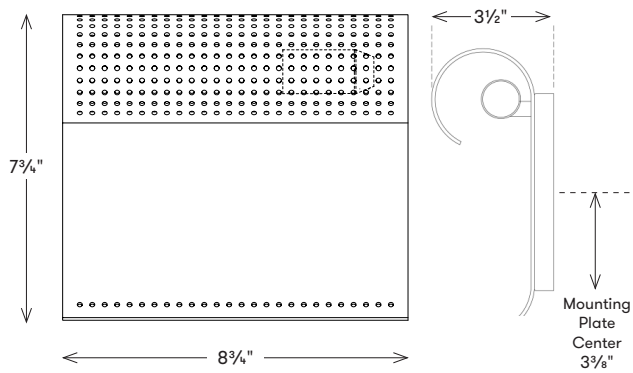

PRECISION SMALL SCONCE

KW 2060BZ

MATERIALS SHOWN

Bronze

AVAILABLE IN

Antique-Burnished Brass

Polished Nickel

Bronze

DIMENSIONS

Width: 8 3/4"

Height: 7 3/4"

Extension: 3/4"

Backplate: 5/2" Square

SOCKET

Intermediate

WATTAGE

40 T