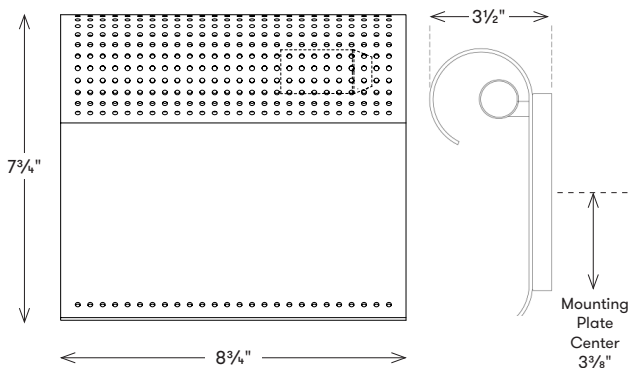

PRECISION SMALL SCONCE

KW 2060AB

MATERIALS SHOWN

Antique-Burnished Brass

AVAILABLE IN

Antique-Burnished Brass

Polished Nickel

Bronze

DIMENSIONS

Width: 8 3/4"

Height: 7 3/4"

Extension: 3 1/4"

Backplate: 5 1/2" Square

SOCKET

Intermediate

WATTAGE

40 T