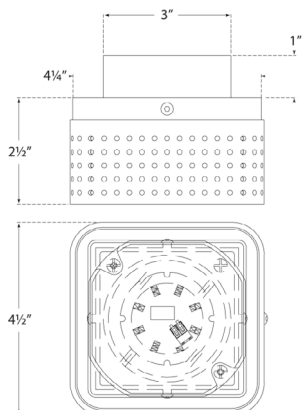

Precision Petite Flush Mount

KW4055AB-CDG

Materials Shown

**Antique-Burnished Brass with
Clouded Glass**

Available in

**Antique-Burnished Brass
Bronze
Polished Nickel**

Dimensions

**Height: 2.5"
Width: 4.5"**

Socket

Dedicated LED

Wattage

12w (1100lm)

Weight

2lbs

Precision Petite Flush Mount

KW4055BZ-CDG

Width: 4.5"

Socket

Dedicated LED

Wattage

12w (1100lm)

Weight

2lbs

Precision Petite Flush Mount

Height: 2.5"

Width: 4.5"

Socket

Dedicated LED

Wattage

12w (1100lm)

Weight

2lbs