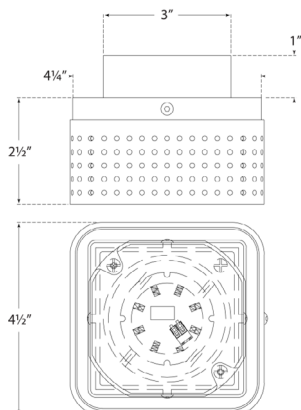

Precision Petite Flush Mount

KW4055PN-CDG

Materials Shown

Polished Nickel with Clouded Glass

Available in

Antique-Burnished Brass

Bronze

Polished Nickel

Dimensions

Height: 2.5"

Width: 4.5"

Socket

Dedicated LED

Wattage

12w (1100lm)

Weight

2lbs