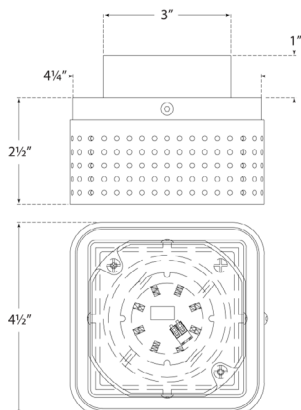

Precision Petite Flush Mount

KW4055AB-CDG

Materials Shown

**Antique-Burnished Brass with
Clouded Glass**

Available in

**Antique-Burnished Brass
Bronze
Polished Nickel**

Dimensions

**Height: 2.5"
Width: 4.5"**

Socket

Dedicated LED

Wattage

12w (1100lm)

Weight

2lbs

Precision Petite Flush Mount

KW4055BZ-CDG

Width: 4.5"

Socket

Dedicated LED

Wattage

12w (1100lm)

Weight

2lbs

Precision Petite Flush Mount

Height: 2.5"

Width: 4.5"

Socket

Dedicated LED

Wattage

12w (1100lm)

Weight

2lbs