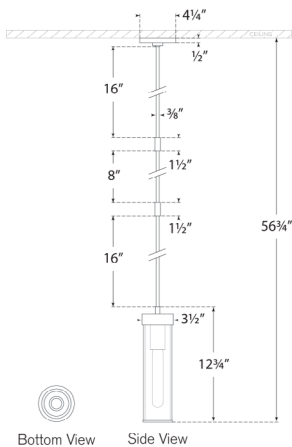

Liaison Short Pendant

KW5116BZ-CRG

Materials Shown

Bronze with Crackle Glass

Available in

Antique-Burnished Brass

Bronze

Polished Nickel

Dimensions

O/A Height: 56.75"

Min. Custom Height: 21.75"

Width: 3.5"

Canopy: 4.25" Round

Socket

E26 Keyless

Wattage

8 LED T10

Weight

5lbs

Note

Custom Height Available