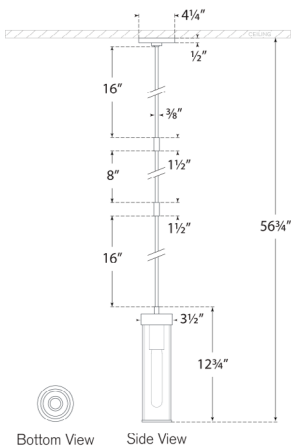

Liaison Short Pendant

KW5116PN-CG

Materials Shown

Polished Nickel with Clear Glass

Available in

Antique-Burnished Brass

Bronze

Polished Nickel

Dimensions

O/A Height: 56.75"

Min. Custom Height: 21.75"

Width: 3.5"

Canopy: 4.25" Round

Socket

E26 Keyless

Wattage

8 LED T10

Weight

5lbs

Note

Custom Height Available