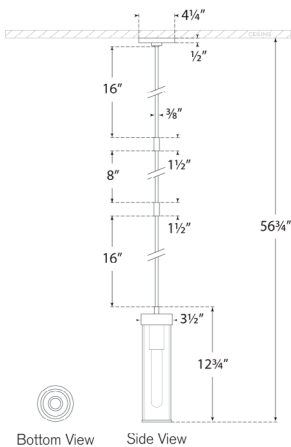

Liaison Short Pendant

KW5116AB-CRG

Materials Shown

**Antique-Burnished Brass with
Crackle Glass**

Available in

**Antique-Burnished Brass
Bronze
Polished Nickel**

Dimensions

O/A Height: 56.75"
Min. Custom Height: 21.75"
Width: 3.5"
Canopy: 4.25" Round

Socket

E26 Keyless

Wattage

8 LED T10

Weight

5lbs

Note

Custom Height Available