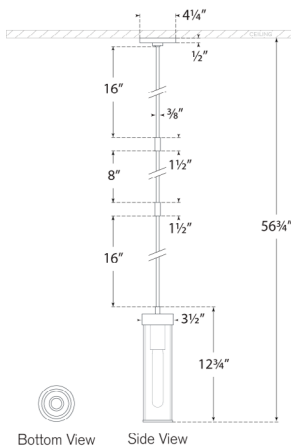

Liaison Short Pendant

KW5116PN-CRG

Materials Shown

Polished Nickel with Crackle Glass

Available in

Antique-Burnished Brass

Bronze

Polished Nickel

Dimensions

O/A Height: 56.75"

Min. Custom Height: 21.75"

Width: 3.5"

Canopy: 4.25" Round

Socket

E26 Keyless

Wattage

8 LED T10

Weight

5lbs

Note

Custom Height Available