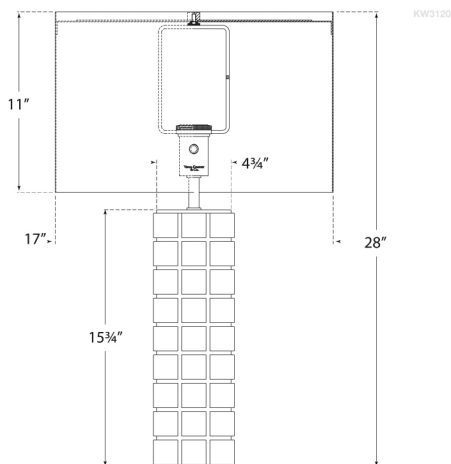

PIETRA HAND CARVED TABLE LAMP

KW 3120LIM-L

MATERIALS SHOWN

Hand-Carved Limestone
with Linen Shade

AVAILABLE IN

As Shown

DIMENSIONS

Height: 28"
Width: 17"
Base: 4.75" Square