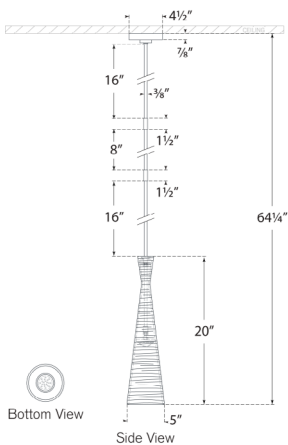

Utopia Small Pendant

KW5038G

Materials Shown

Gild

Available in

Gild
Aged Iron
Polished Nickel
Plaster White

Dimensions

O/A Height: 64.5"
Min. Custom Height: 26.5"
Width: 5"
Canopy: 4.5" Round

Utopia Small Pendant

KW5038AI

Materials Shown

Aged Iron

Available in

**Gild
Aged Iron
Polished Nickel
Plaster White**

Dimensions

O/A Height: 64.5"
Min. Custom Height: 26.5"
Width: 5"
Canopy: 4.5" Round

Utopia Small Pendant

KW5038PN

Materials Shown

Polished Nickel

Available in

- Gild**
- Aged Iron**
- Polished Nickel**
- Plaster White**

Dimensions

O/A Height: 64.5"
Min. Custom Height: 26.5"
Width: 5"
Canopy: 4.5" Round

Utopia Small Pendant

KW5038PW

Materials Shown

Plaster White

Available in

Gild
Aged Iron
Polished Nickel
Plaster White

Dimensions

O/A Height: 64.5"
Min. Custom Height: 26.5"
Width: 5"
Canopy: 4.5" Round