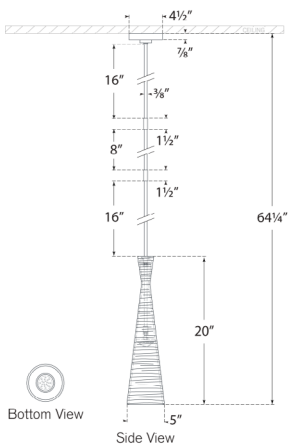

Utopia Small Pendant

KW5038AI

Materials Shown

Aged Iron

Available in

**Gild
Aged Iron
Polished Nickel
Plaster White**

Dimensions

O/A Height: 64.5"
Min. Custom Height: 26.5"
Width: 5"
Canopy: 4.5" Round

Socket

Dedicated LED

Wattage

15w (1200lm)

Weight

5lbs

Notes

UL Only | Custom Height Available

Utopia Small Pendant

KW5038PN

Materials Shown

Polished Nickel

Available in

- Gild**
- Aged Iron**
- Polished Nickel**
- Plaster White**

Dimensions

O/A Height: 64.5"
Min. Custom Height: 26.5"
Width: 5"
Canopy: 4.5" Round

Utopia Small Pendant

KW5038PW

Materials Shown

Plaster White

Available in

Gild
Aged Iron
Polished Nickel
Plaster White

Dimensions

O/A Height: 64.5"
Min. Custom Height: 26.5"
Width: 5"
Canopy: 4.5" Round