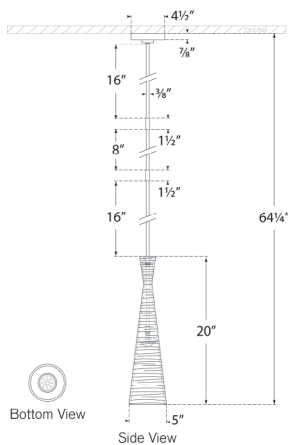

Utopia Small Pendant

KW5038G

Materials Shown

Gild

Available in

Gild
Aged Iron
Polished Nickel
Plaster White

Dimensions

O/A Height: 64.5"
Min. Custom Height: 26.5"
Width: 5"
Canopy: 4.5" Round

Utopia Small Pendant

KW5038AI

Materials Shown

Aged Iron

Available in

**Gild
Aged Iron
Polished Nickel
Plaster White**

Dimensions

O/A Height: 64.5"
Min. Custom Height: 26.5"
Width: 5"
Canopy: 4.5" Round

Utopia Small Pendant

KW5038PN

Materials Shown

Polished Nickel

Available in

- Gild**
- Aged Iron**
- Polished Nickel**
- Plaster White**

Dimensions

O/A Height: 64.5"
Min. Custom Height: 26.5"
Width: 5"
Canopy: 4.5" Round

Utopia Small Pendant

KW5038PW

Materials Shown

Plaster White

Available in

Gild
Aged Iron
Polished Nickel
Plaster White

Dimensions

O/A Height: 64.5"
Min. Custom Height: 26.5"
Width: 5"
Canopy: 4.5" Round