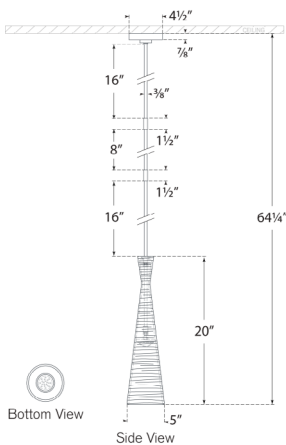

Utopia Small Pendant

KW5038AI

Materials Shown

Aged Iron

Available in

**Gild
Aged Iron
Polished Nickel
Plaster White**

Dimensions

O/A Height: 64.5"
Min. Custom Height: 26.5"
Width: 5"
Canopy: 4.5" Round

Utopia Small Pendant

KW5038PN

Materials Shown

Polished Nickel

Available in

- Gild**
- Aged Iron**
- Polished Nickel**
- Plaster White**

Dimensions

O/A Height: 64.5"
Min. Custom Height: 26.5"
Width: 5"
Canopy: 4.5" Round

Socket

Dedicated LED

Wattage

15w (1200lm)

Weight

5lbs

Notes

UL Only | Custom Height Available

Utopia Small Pendant

KW5038PW

Materials Shown

Plaster White

Available in

Gild
Aged Iron
Polished Nickel
Plaster White

Dimensions

O/A Height: 64.5"
Min. Custom Height: 26.5"
Width: 5"
Canopy: 4.5" Round