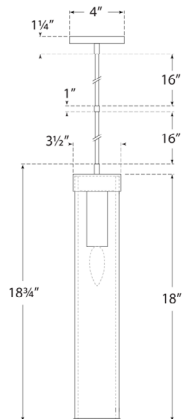

Liaison Long Pendant

KW5118AB-CRG

Materials Shown

**Antique-Burnished Brass with
Crackle Glass**

Available in

**Antique-Burnished Brass
Bronze
Polished Nickel**

Dimensions

**O/A Height: 52.75"
Min. Custom Height: 23"
Width: 3.5"
Canopy: 4.25" Round**

Materials Shown

**Antique-Burnished Brass with
Clear Glass**

Available in

**Antique-Burnished Brass
Bronze
Polished Nickel**

Dimensions

**O/A Height: 52.75"
Min. Custom Height: 23"
Width: 3.5"
Canopy: 4.25" Round**

Polished Nickel

Dimensions

O/A Height: 52.75"

Min. Custom Height: 23"

Width: 3.5"

Canopy: 4.25" Round

Socket

E26 Keyless

Available in

Antique-Burnished Brass

Bronze

Polished Nickel

Dimensions

O/A Height: 52.75"

Min. Custom Height: 23"

Width: 3.5"