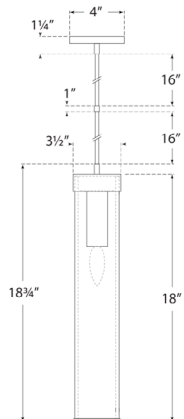

Liaison Long Pendant

KW5118BZ-CG

Materials Shown

Bronze with Clear Glass

Available in

Antique-Burnished Brass

Bronze

Polished Nickel

Dimensions

O/A Height: 52.75"

Min. Custom Height: 23"

Width: 3.5"

Canopy: 4.25" Round

Socket

E26 Keyless

Wattage

40 T10

Weight

6lbs