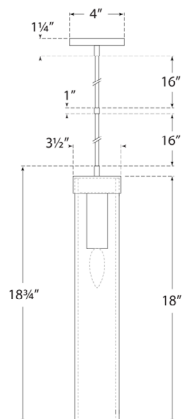

Materials Shown

**Antique-Burnished Brass with
Clear Glass**

Available in

**Antique-Burnished Brass
Bronze
Polished Nickel**

Dimensions

**O/A Height: 52.75"
Min. Custom Height: 23"
Width: 3.5"
Canopy: 4.25" Round**

Materials Shown

Bronze with Crackle Glass

Available in

Antique-Burnished Brass

Bronze

Polished Nickel

Dimensions

O/A Height: 52.75"

Polished Nickel

Dimensions

O/A Height: 52.75"

Min. Custom Height: 23"

Width: 3.5"

Canopy: 4.25" Round

Socket

E26 Keyless

Available in

Antique-Burnished Brass

Bronze

Polished Nickel

Dimensions

O/A Height: 52.75"

Min. Custom Height: 23"

Width: 3.5"