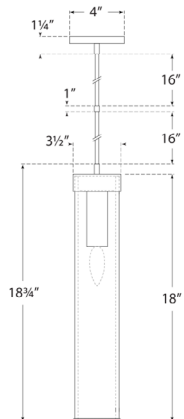

Materials Shown

**Antique-Burnished Brass with
Clear Glass**

Available in

**Antique-Burnished Brass
Bronze
Polished Nickel**

Dimensions

**O/A Height: 52.75"
Min. Custom Height: 23"
Width: 3.5"
Canopy: 4.25" Round**

Polished Nickel

Dimensions

O/A Height: 52.75"

Min. Custom Height: 23"

Width: 3.5"

Canopy: 4.25" Round

Socket

E26 Keyless

Wattage

40 T10

Weight

6lbs

Liaison Long Pendant

KW5118PN-CRG

Materials Shown

Polished Nickel with Crackle Glass

Available in

Antique-Burnished Brass

Bronze

Polished Nickel

Dimensions

O/A Height: 52.75"

Min. Custom Height: 23"

Width: 3.5"