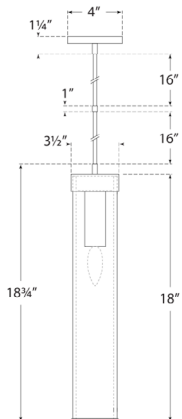

Liaison Long Pendant

KW5118PN-CG

Materials Shown

Polished Nickel with Clear Glass

Available in

Antique-Burnished Brass

Bronze

Polished Nickel

Dimensions

O/A Height: 52.75"

Min. Custom Height: 23"

Width: 3.5"

Canopy: 4.25" Round

Socket

E26 Keyless

Wattage

40 T10

Weight

6lbs