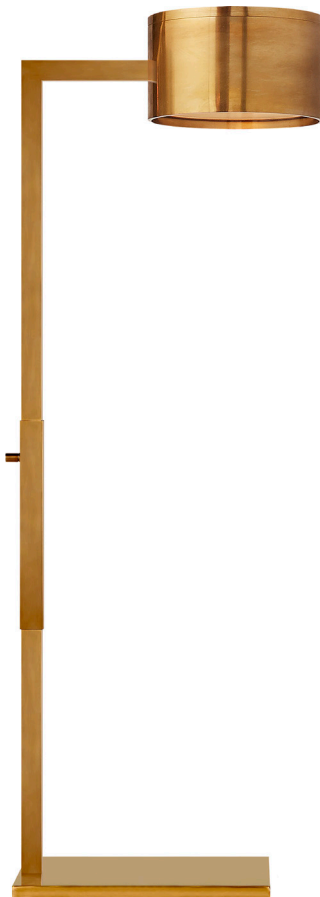

### MATERIALS SHOWN

Polished Nickel with Frosted Glass

### DIMENSIONS

Height: 50"  
Width: 10"  
Base: 10" x 14.5" Rectangle

### SOCKET

E26 Keyless with  
Dimmer in Pole

### WATTAGE

60 B

kelly wearstler