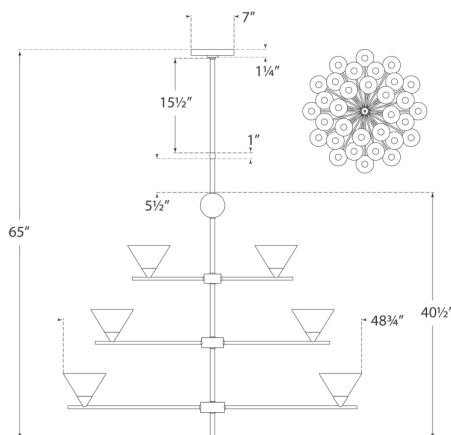

O/A Height: 65"
 Fixture Height: 41"
 Min. Custom Height: 53"
 Width: 48.75"
 Canopy: 7" Round

SOCKET

32 - E12 Candelabra

WATTAGE

32 - 25 B

CLEO THREE-TIERED CHANDELIER

KW 5513AB/BM-BLK

MATERIALS SHOWN

Antique-Burnished Brass
and Black Marble with Black Shades

AVAILABLE IN

Antique-Burnished Brass
and White Marble
with Antique White Shades

DIMENSIONS

O/A Height: 65"
Fixture Height: 41"
Min. Custom Height: 53"
Width: 48.75"
Canopy: 7" Round

SOCKET

32 - E12 Candelabra

WATTAGE

32 - 25 B