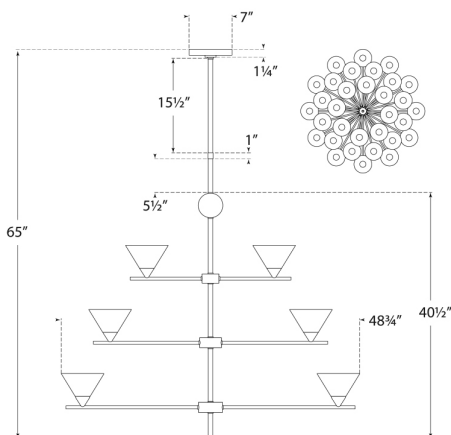

CLEO THREE-TIERED CHANDELIER

KW5513-AB/WM-WHT

MATERIALS SHOWN

Antique-Burnished Brass and White Marble with Antique White Shades

AVAILABLE IN

Antique-Burnished Brass and Black Marble with Black Shades

DIMENSIONS

O/A Height: 65"
 Fixture Height: 41"
 Min. Custom Height: 53"
 Width: 48.75"
 Canopy: 7" Round

SOCKET

32 - E12 Candelabra

WATTAGE

32 - 25 B

CLEO THREE-TIERED CHANDELIER

KW 5513AB/BM-BLK

MATERIALS SHOWN

Antique-Burnished Brass
and Black Marble with Black Shades

AVAILABLE IN

Antique-Burnished Brass
and White Marble
with Antique White Shades

DIMENSIONS

O/A Height: 65"
Fixture Height: 41"
Min. Custom Height: 53"
Width: 48.75"
Canopy: 7" Round

SOCKET

32 - E12 Candelabra

WATTAGE

32 - 25 B