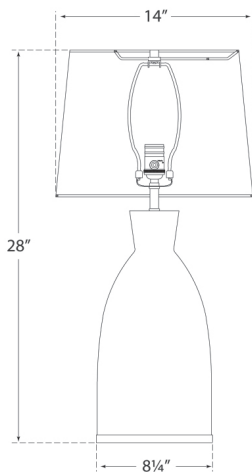

EFFIE TABLE LAMP

KW3021

MATERIALS SHOWN

Sand and Blue Stripes
with Linen Shade

Available in

As Shown
with Linen Shade

DIMENSIONS

Width: 8"
Height: 28"
Base: 8.25" Round
Shade: 12" X 14" X 10.5" Round