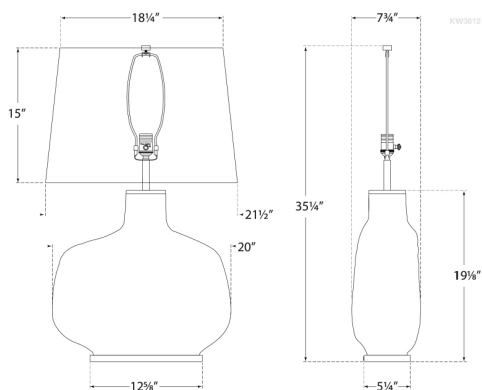

BETON LARGE TABLE LAMP

KW 3614AWC-L

MATERIALS SHOWN

Antiqued White Ceramic
with Linen Shade

AVAILABLE IN

Antiqued White Ceramic
Cloudy Blue Ceramic
Crystal Bronze Ceramic

DIMENSIONS

Height: 35"
Width: 21.5"
Base: 12.5" Round
Shade: 18.25" x 21.5" x 15" Oval

SOCKET

E26 dimmer

WATTAGE

75 A

BETON LARGE TABLE LAMP

KW 3614CLB-L

MATERIALS SHOWN

Cloudy Blue Ceramic
with Linen Shade

AVAILABLE IN

Antiqued White Ceramic
Cloudy Blue Ceramic
Crystal Bronze Ceramic

DIMENSIONS

Height: 35"
Width: 21.5"
Base: 12.5" Round
Shade: 18.25" x 21.5" x 15" Oval

SOCKET

E26 dimmer

WATTAGE

75 A

Height: 35"
Width: 21.5"
Base: 12.5" Round
Shade: 18.25" x 21.5" x 15" Oval

SOCKET

E26 dimmer

WATTAGE

75 A