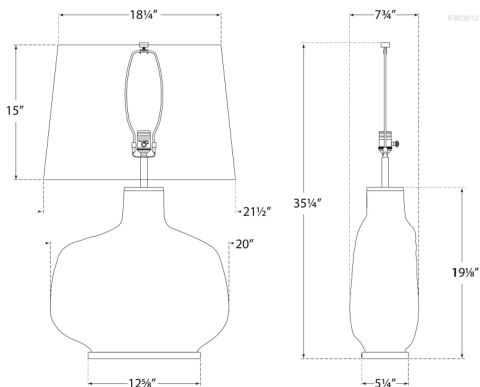

BETON LARGE TABLE LAMP

KW 3614AWC-L

MATERIALS SHOWN

Antiqued White Ceramic
with Linen Shade

AVAILABLE IN

Antiqued White Ceramic
Cloudy Blue Ceramic
Crystal Bronze Ceramic

DIMENSIONS

Height: 35"
Width: 21.5"
Base: 12.5" Round
Shade: 18.25" x 21.5" x 15" Oval

SOCKET

E26 dimmer

WATTAGE

75 A

BETON LARGE TABLE LAMP

KW 3614CLB-L

MATERIALS SHOWN

Cloudy Blue Ceramic
with Linen Shade

AVAILABLE IN

Antiqued White Ceramic
Cloudy Blue Ceramic
Crystal Bronze Ceramic

DIMENSIONS

Height: 35"
Width: 21.5"
Base: 12.5" Round
Shade: 18.25" x 21.5" x 15" Oval

SOCKET

E26 dimmer

WATTAGE

75 A

Height: 35"
Width: 21.5"
Base: 12.5" Round
Shade: 18.25" x 21.5" x 15" Oval

SOCKET

E26 dimmer

WATTAGE

75 A