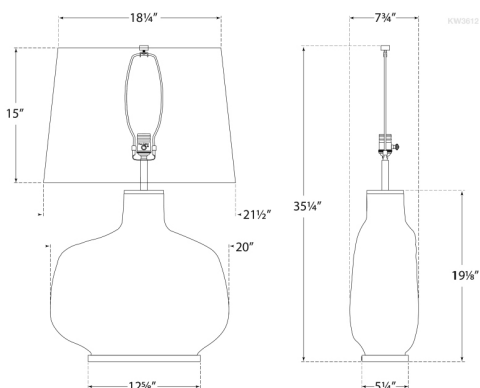

BETON LARGE TABLE LAMP

KW 3614CBZ-L

MATERIALS SHOWN

Crystal Bronze Ceramic
with Linen Shade

AVAILABLE IN

Antiqued White Ceramic
Cloudy Blue Ceramic
Crystal Bronze Ceramic

DIMENSIONS

Height: 35"
Width: 21.5"
Base: 12.5" Round
Shade: 18.25" x 21.5" x 15" Oval

SOCKET

E26 dimmer

WATTAGE

75 A