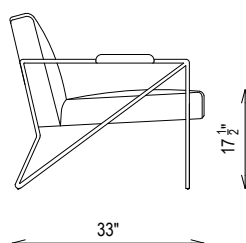

kelly wearstler

EMMETT SETTEE

FSO14005

MATERIALS SHOWN

Blackened Stainless Steel
in Ojai Graphite · GWF3423-816

AVAILABLE IN

See Studio PDF

DIMENSIONS

72" W x 33" D x 30½" H
Seat Height: 18½"
Seat Depth: 22"
Arm Height: 24½"

FINISHES