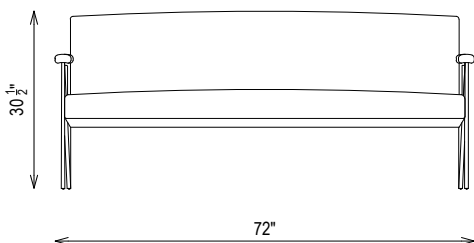

kelly wearstler

EMMETT SETTEE

FSO14005

MATERIALS SHOWN

Blackened Stainless Steel
in Ojai Graphite · GWF3423-816

AVAILABLE IN

See Studio PDF

DIMENSIONS

72" W x 33" D x 30½" H
Seat Height: 18½"
Seat Depth: 22"
Arm Height: 24½"

FINISHES