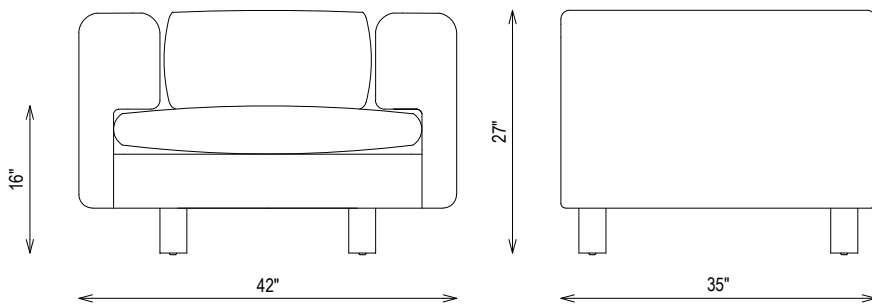

DURANT CLUB CHAIR

EJV 1554-43

MATERIALS SHOWN

Ribbed Cylindrical Oak Legs
In Cosimo Ore • W4301-29

AVAILABLE IN

See Materials PDF

DIMENSIONS

43" W x 36" D x 30" H
Seat Height: 18"
Arm Height: 26"
Seat Depth: 23"
Weight: 75 lbs.

LEG FINISHES