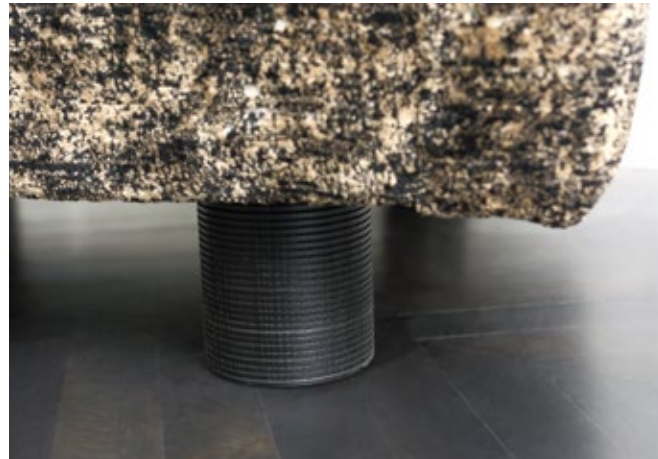

kelly wearstler

DURANT CLUB CHAIR

EJV 1554-43

MATERIALS SHOWN

Ribbed Cylindrical Oak Legs
In Cosimo Ore • W4301-29

AVAILABLE IN

See Materials PDF

DIMENSIONS

43" W x 36" D x 30" H
Seat Height: 18"
Arm Height: 26"
Seat Depth: 23"
Weight: 75 lbs.

LEG FINISHES