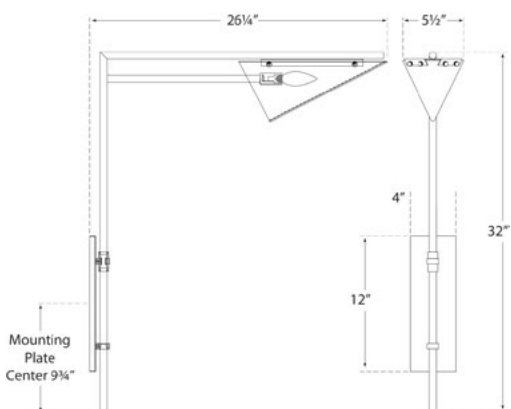

FORMA SWING ARM SCONCE

KW2251

MATERIALS SHOWN

ANTIQUE-BURNISHED BRASS
WITH WHITE GLASS

AVAILABLE IN

ANTIQUE-BURNISHED BRASS
BRONZE

DIMENSIONS

WIDTH: 5.5"-27"
HEIGHT: 32"
EXTENSION: 5.5"-26.25"
BACKPLATE: 4" X 12" RECT

SOCKET

CANDELABRA

WATTAGE

60 C

kelly wearstler

FORMA SWING ARM SCONCE

KW2251

MATERIALS SHOWN

BRONZE WITH WHITE GLASS

AVAILABLE IN

ANTIQUÉ-BURNISHED BRASS
BRONZE

DIMENSIONS

WIDTH: 5.5"-27"
HEIGHT: 32"
EXTENSION: 5.5"-26.25"
BACKPLATE: 4" X 12" RECT

SOCKET

CANDELABRA

WATTAGE