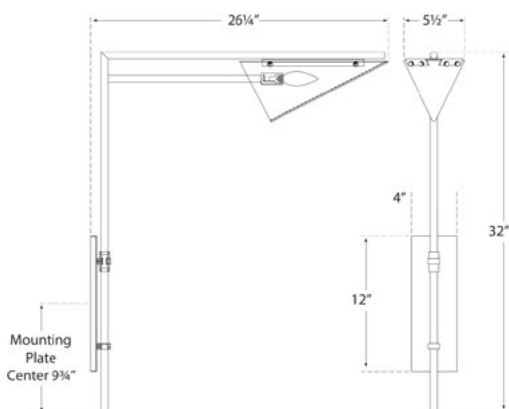

FORMA SWING ARM SCONCE

KW2251

MATERIALS SHOWN

ANTIQUE-BURNISHED BRASS
WITH WHITE GLASS

AVAILABLE IN

ANTIQUE-BURNISHED BRASS
BRONZE

DIMENSIONS

WIDTH: 5.5"-27"
HEIGHT: 32"
EXTENSION: 5.5"-26.25"
BACKPLATE: 4" X 12" RECT

SOCKET

CANDELABRA

WATTAGE

60 C

kelly wearstler

FORMA SWING ARM SCONCE

KW2251

MATERIALS SHOWN

BRONZE WITH WHITE GLASS

AVAILABLE IN

ANTIQUÉ-BURNISHED BRASS
BRONZE

DIMENSIONS

WIDTH: 5.5"-27"
HEIGHT: 32"
EXTENSION: 5.5"-26.25"
BACKPLATE: 4" X 12" RECT

SOCKET

CANDELABRA

WATTAGE