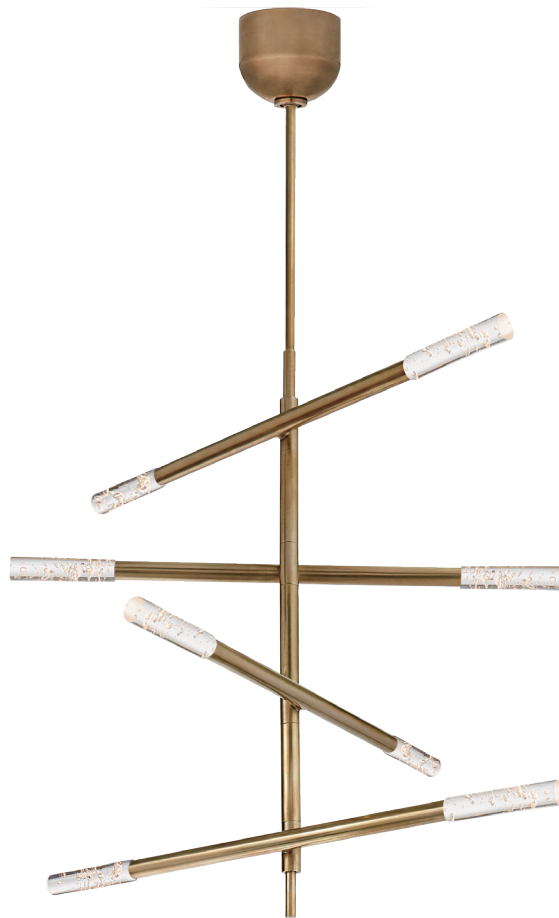

kelly wearstler

ROUSSEAU MEDIUM ARTICULATING CHANDELIER

KW5592-ABEC

MATERIALS SHOWN

ANTIQUE-BURNISHED BRASS
WITH ETCHED CRYSTAL

AVAILABLE IN

ANTIQUE-BURNISHED BRASS
BRONZE
POLISHED NICKEL

DIMENSIONS

HEIGHT: 71"
MIN. CUSTOM HEIGHT: 51"
WIDTH: 3" - 32"
CANOPY: 5" ROUND

SOCKET

DEDICATED LED

WATTAGE

35W (2800LM)

kelly wearstler

ROUSSEAU MEDIUM ARTICULATING CHANDELIER

KW5592-ABSG

MATERIALS SHOWN

ANTIQUE-BURNISHED BRASS
WITH SEEDED GLASS

AVAILABLE IN

ANTIQUE-BURNISHED BRASS
BRONZE
POLISHED NICKEL

DIMENSIONS

HEIGHT: 71"
MIN. CUSTOM HEIGHT: 51"
WIDTH: 3" - 32"
CANOPY: 5" ROUND

SOCKET

DEDICATED LED

WATTAGE

35W (2800LM)

kelly wearstler

ROUSSEAU MEDIUM ARTICULATING CHANDELIER

KW5592-BZEC

MATERIALS SHOWN

BRONZE WITH ETCHED CRYSTAL

AVAILABLE IN