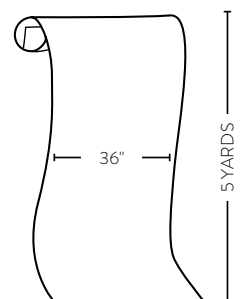

# RAPTURE FOIL WALLPAPER

GWP 3705.348

**COLOR**

Slate/Jade

**CONTENTS**

100% Metallic

**REPEAT HEIGHT**

20.8"

**REPEAT WIDTH**

36"

**PANEL WIDTH**

36"

**DIRECTION**

Up the bolt

**NOTES**

Price by the yard. Packaged and sold by the 5 yard roll.

**PACKING DIAGRAM**

This image is for illustrative purposes only. The colors shown are accurate within the constraints of lighting, photography and the color accuracy of your monitor.

kelly wearstler