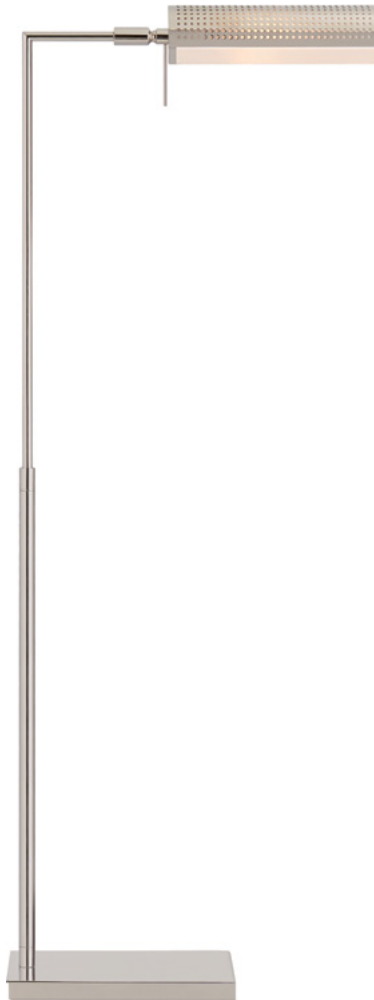

kelly wearstler

PRECISION PHARMACY FLOOR LAMP

KW1062-ABWG

MATERIALS SHOWN

Antique Burnished Brass
with White Glass

AVAILABLE IN

Antique Burnished Brass
Bronze
Polished Nickel

DIMENSIONS

Height: 39 1/2"
Width: 6"
Extension: 17"
Base: 6" x 11" Rectangle

SOCKET

E17 Keyless w/ In Line Dimmer

WATTAGE

6w LED T Included

kelly wearstler

PRECISION PHARMACY FLOOR LAMP

KW1062-BZWG

MATERIALS SHOWN

Bronze with White Glass

AVAILABLE IN

Antique Burnished Brass
Bronze
Polished Nickel

DIMENSIONS

Height: 39 1/2"
Width: 6"
Extension: 17"
Base: 6" x 11" Rectangle

SOCKET

E17 Keyless w/ In Line Dimmer

WATTAGE

6w LED T Included

kelly wearstler

PRECISION PHARMACY FLOOR LAMP

KW1062-PNWG

MATERIALS SHOWN

Polished Nickel with White Glass

AVAILABLE IN