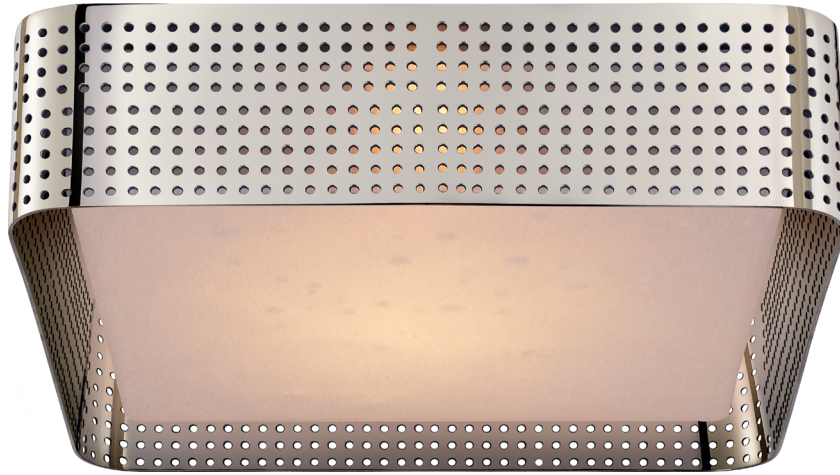

Precision Large Flush Mount

KW4061PN-CDG

Materials Shown

Polished Nickel with Clouded Glass

Available in

Antique-Burnished Brass

Bronze

Polished Nickel

Dimensions

Height: 3.5"

Width: 12.5"

Canopy: 9.5" Square

Socket

2 - E12 Candelabra

Wattage

2 - 40 B11

Weight

12lbs