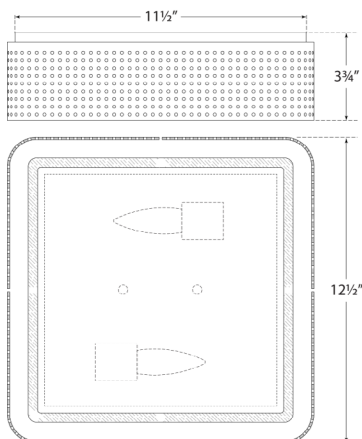

Precision Large Flush Mount

KW4061BZ-CDG

Materials Shown

Bronze with Clouded Glass

Available in

Antique-Burnished Brass

Bronze

Polished Nickel

Dimensions

Height: 3.5"

Width: 12.5"

Canopy: 9.5" Square

Socket

2 - E12 Candelabra

Wattage

2 - 40 B11

Weight

12lbs