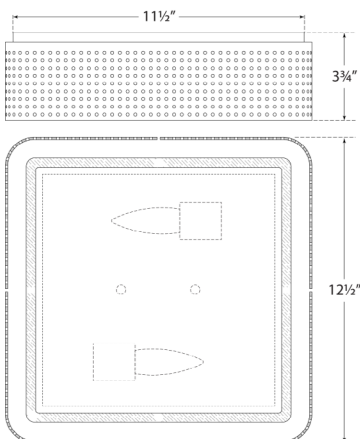

Precision Large Flush Mount

KW4061PN-CDG

Materials Shown

Polished Nickel with Clouded Glass

Available in

Antique-Burnished Brass

Bronze

Polished Nickel

Dimensions

Height: 3.5"

Width: 12.5"

Canopy: 9.5" Square

Socket

2 - E12 Candelabra

Wattage

2 - 40 B11

Weight

12lbs