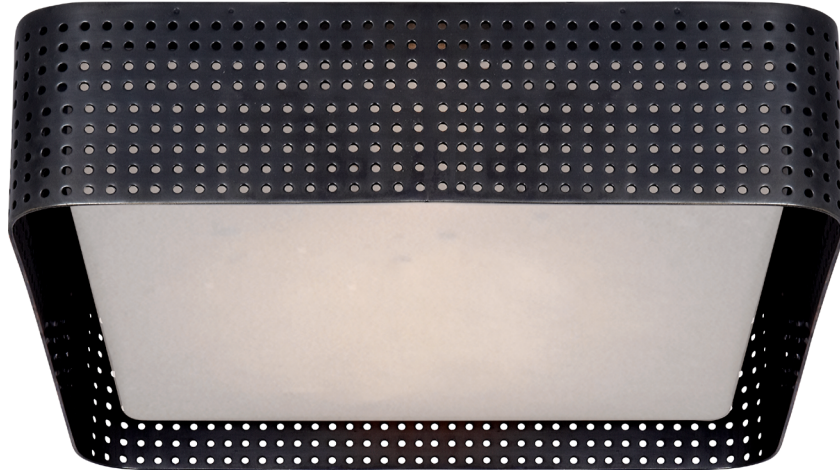

Precision Large Flush Mount

KW4061BZ-CDG

Materials Shown

Bronze with Clouded Glass

Available in

Antique-Burnished Brass

Bronze

Polished Nickel

Dimensions

Height: 3.5"

Width: 12.5"

Canopy: 9.5" Square

Socket

2 - E12 Candelabra

Wattage

2 - 40 B11

Weight

12lbs