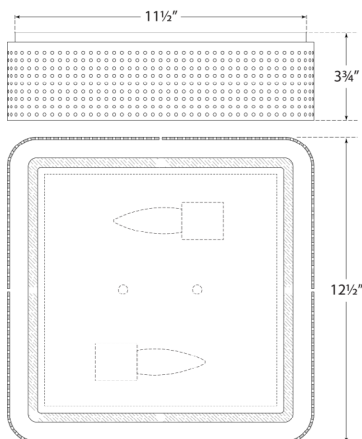

Precision Large Flush Mount

KW4061AB-CDG

Materials Shown

**Antique-Burnished Brass with
Clouded Glass**

Available in

**Antique-Burnished Brass
Bronze
Polished Nickel**

Dimensions

Height: 3.5"
Width: 12.5"
Canopy: 9.5" Square

Socket

2 - E12 Candelabra

Wattage

2 - 40 B11

Weight

12lbs