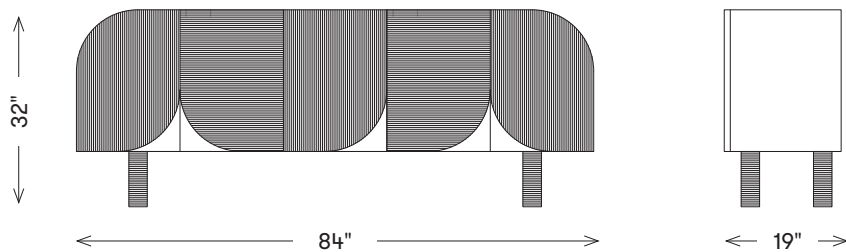

PALMA CABINET

FCS19021

MATERIALS SHOWN

White Oak in Natural Finish

AVAILABLE IN

White Oak in Natural Finish

DIMENSIONS

Width: 84"

Depth: 19"

Height: 32"

FINISHES