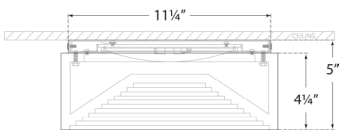

Otto Medium Flush Mount

KW4902AB-ALB

Side View