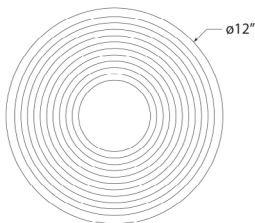

Bottom View

Materials Shown

Polished Nickel with Alabaster

Available in

**Antique-Burnished Brass
Bronze**

Polished Nickel

Dimensions

Height: 5"

Width: 12"

Canopy: 11.25" Round

Socket

Dedicated LED

Wattage

30w (2400lm)

Weight

17lbs

Note

**Alabaster is a Natural Stone |
Variations in Color and Texture are
Expected**