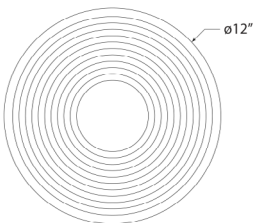

Otto Medium Flush Mount

KW4902AB-ALB

Side View

Bottom View

Materials Shown

**Antique-Burnished Brass with
Alabaster**

Available in

**Antique-Burnished Brass
Bronze
Polished Nickel**

Dimensions

Height: 5"
Width: 12"
Canopy: 11.25" Round

Socket

Dedicated LED

Wattage

30w (2400lm)

Weight

17lbs

Available in

Antique-Burnished Brass

Bronze

Polished Nickel

Dimensions

Height: 5"

Width: 12"

Canopy: 11.25" Round

Polished Nickel

Dimensions

Height: 5"

Width: 12"

Canopy: 11.25" Round

Socket

Dedicated LED

Wattage