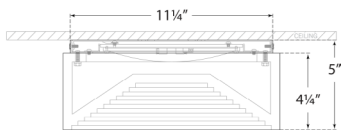

Otto Medium Flush Mount

KW4902PN-ALB

Side View