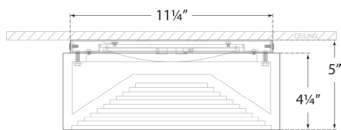

Otto Medium Flush Mount

KW4902BZ-ALB

Side View