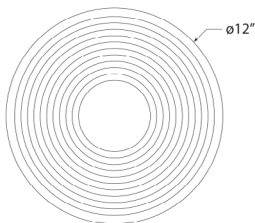

Bottom View

Materials Shown

Bronze with Alabaster

Available in

Antique-Burnished Brass

Bronze

Polished Nickel

Dimensions

Height: 5"

Width: 12"

Canopy: 11.25" Round

Socket

Dedicated LED

Wattage

30w (2400lm)

Weight

17lbs

Note

**Alabaster is a Natural Stone |
Variations in Color and Texture are
Expected**