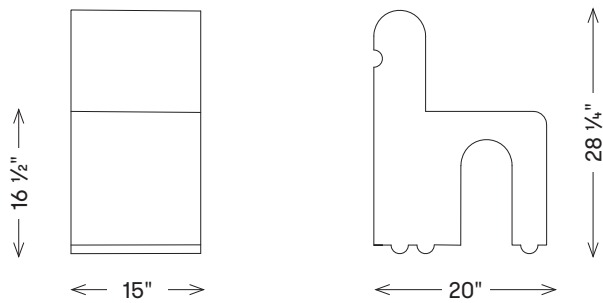

HUME CHAIR

FCL19009

MATERIALS SHOWN

Big Flower

AVAILABLE IN

Big Flower, Negro Marquina,
Gray Rainbow, Russet, Travertine

DIMENSIONS

Width: 15"
Height: 28 1/4"
Depth: 20"
Seat Height: 16 1/2"