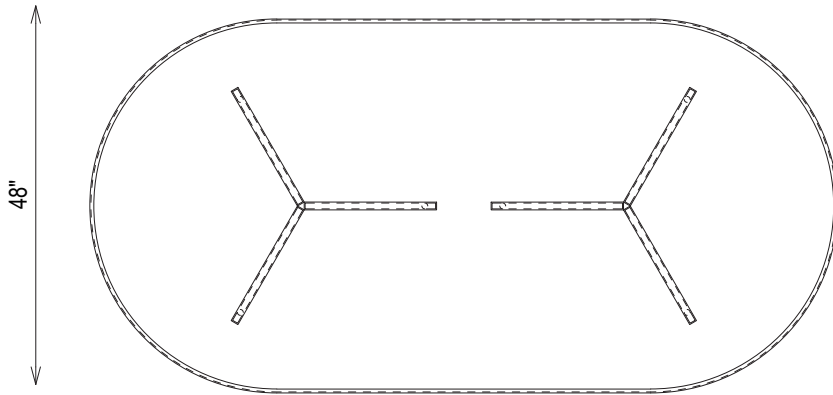

FINISHES

FRACTURED RACETRACK TABLE - 72"

FTA17007

AVAILABLE IN

Clear Cracked Glass
Smoked Cracked Glass

DIMENSIONS

Width:72"
Depth:42"
Height:29"

FRACTURED RACETRACK TABLE - 84"

FTA17007

AVAILABLE IN

Clear Cracked Glass
Smoked Cracked Glass

DIMENSIONS

Width:84"
Depth:42"
Height:29"

FRACTURED RACETRACK TABLE - 96"

FTA17007

AVAILABLE IN

Clear Cracked Glass
Smoked Cracked Glass

DIMENSIONS

Width:96"
Depth:48"
Height:29"

FRACTURED RACETRACK TABLE - 108"

FTA17007

AVAILABLE IN

Clear Cracked Glass
Smoked Cracked Glass

DIMENSIONS

Width:108"
Depth:48"
Height:29"