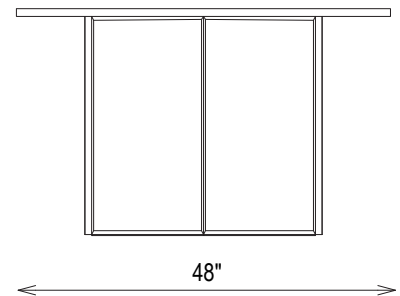

FINISHES

FRACTURED RACETRACK TABLE - 72"

FTA17007

AVAILABLE IN

Clear Cracked Glass
Smoked Cracked Glass

DIMENSIONS

Width:72"
Depth:42"
Height:29"

FRACTURED RACETRACK TABLE - 84"

FTA17007

AVAILABLE IN

Clear Cracked Glass
Smoked Cracked Glass

DIMENSIONS

Width:84"
Depth:42"
Height:29"

FRACTURED RACETRACK TABLE - 96"

FTA17007

AVAILABLE IN

Clear Cracked Glass
Smoked Cracked Glass

DIMENSIONS

Width:96"
Depth:48"
Height:29"

FRACTURED RACETRACK TABLE - 108"

FTA17007

AVAILABLE IN

Clear Cracked Glass
Smoked Cracked Glass

DIMENSIONS

Width:108"
Depth:48"
Height:29"