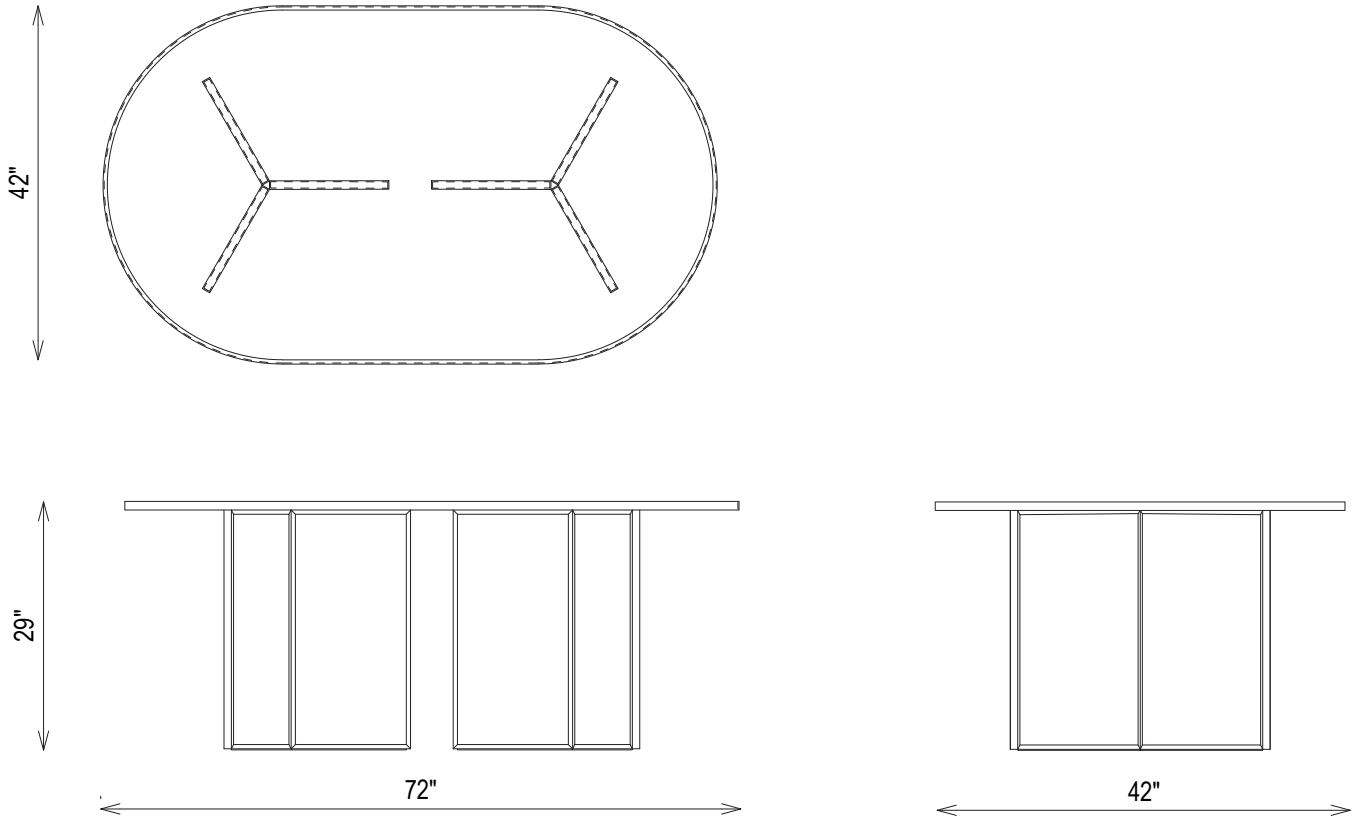

FRACTURED RACETRACK TABLE - 72"

FTA17007

AVAILABLE IN

Clear Cracked Glass
Smoked Cracked Glass

DIMENSIONS

Width:72"
Depth:42"
Height:29"