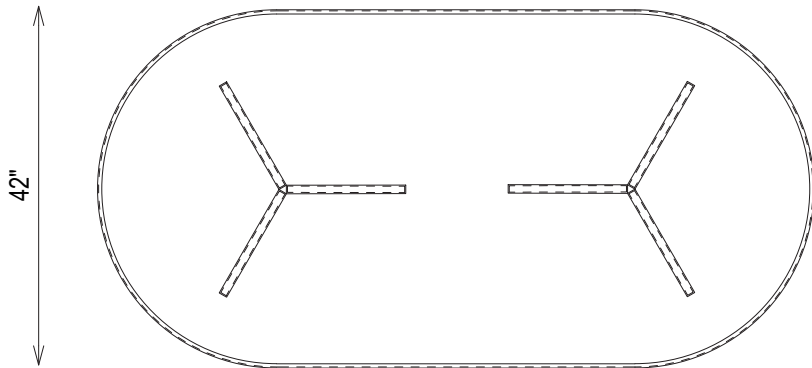

FINISHES

FRACTURED RACETRACK TABLE - 72"

FTA17007

AVAILABLE IN

Clear Cracked Glass
Smoked Cracked Glass

DIMENSIONS

Width:72"
Depth:42"
Height:29"

FRACTURED RACETRACK TABLE - 84"

FTA17007

AVAILABLE IN

Clear Cracked Glass
Smoked Cracked Glass

DIMENSIONS

Width:84"
Depth:42"
Height:29"

FRACTURED RACETRACK TABLE - 96"

FTA17007

AVAILABLE IN

Clear Cracked Glass
Smoked Cracked Glass

DIMENSIONS

Width:96"
Depth:48"
Height:29"

FRACTURED RACETRACK TABLE - 108"

FTA17007

AVAILABLE IN

Clear Cracked Glass
Smoked Cracked Glass

DIMENSIONS

Width:108"
Depth:48"
Height:29"