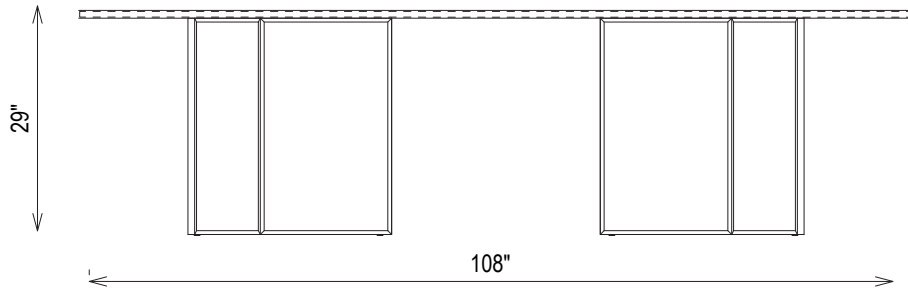

FINISHES

FRACTURED RACETRACK TABLE - 72"

FTA17007

AVAILABLE IN

Clear Cracked Glass
Smoked Cracked Glass

DIMENSIONS

Width:72"
Depth:42"
Height:29"

FRACTURED RACETRACK TABLE - 84"

FTA17007

AVAILABLE IN

Clear Cracked Glass
Smoked Cracked Glass

DIMENSIONS

Width:84"
Depth:42"
Height:29"

FRACTURED RACETRACK TABLE - 96"

FTA17007

AVAILABLE IN

Clear Cracked Glass
Smoked Cracked Glass

DIMENSIONS

Width:96"
Depth:48"
Height:29"

FRACTURED RACETRACK TABLE - 108"

FTA17007

AVAILABLE IN

Clear Cracked Glass
Smoked Cracked Glass

DIMENSIONS

Width:108"
Depth:48"
Height:29"