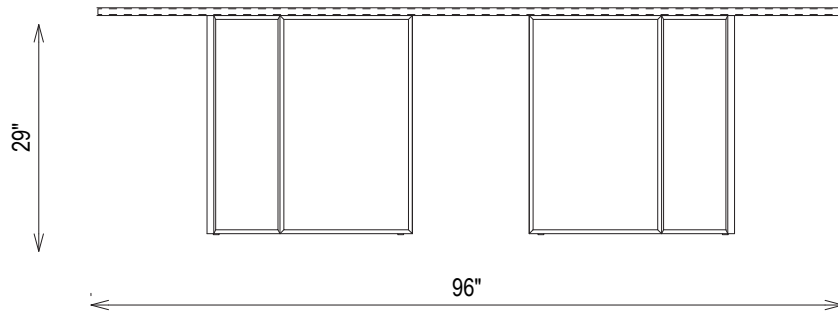

FINISHES

FRACTURED RACETRACK TABLE - 72"

FTA17007

AVAILABLE IN

Clear Cracked Glass
Smoked Cracked Glass

DIMENSIONS

Width:72"
Depth:42"
Height:29"

FRACTURED RACETRACK TABLE - 84"

FTA17007

AVAILABLE IN

Clear Cracked Glass
Smoked Cracked Glass

DIMENSIONS

Width:84"
Depth:42"
Height:29"

FRACTURED RACETRACK TABLE - 96"

FTA17007

AVAILABLE IN

Clear Cracked Glass
Smoked Cracked Glass

DIMENSIONS

Width:96"
Depth:48"
Height:29"

FRACTURED RACETRACK TABLE - 108"

FTA17007

AVAILABLE IN

Clear Cracked Glass
Smoked Cracked Glass

DIMENSIONS

Width:108"
Depth:48"
Height:29"