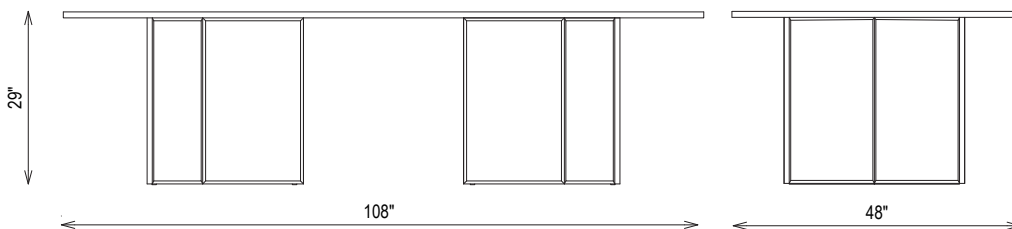

FRACTURED RACETRACK TABLE

FTA17007

MATERIALS SHOWN

Smoked Fractured Glass
Burnished Brass

AVAILABLE IN

Clear Cracked Glass
Smoked Cracked Glass

DIMENSIONS

72"w x 42"d x 29"h
84"w x 42"d x 29"h
96"w x 48"d x 29"h
108"w x 48"d x 29"h

FTA17007

AVAILABLE IN

Clear Cracked Glass
Smoked Cracked Glass

DIMENSIONS

Width:84"
Depth:42"
Height:29"

FRACTURED RACETRACK TABLE - 96"

FTA17007

AVAILABLE IN

Clear Cracked Glass
Smoked Cracked Glass

DIMENSIONS

Width:96"
Depth:48"
Height:29"

FRACTURED RACETRACK TABLE - 108"

FTA17007

AVAILABLE IN

Clear Cracked Glass
Smoked Cracked Glass

DIMENSIONS

Width:108"
Depth:48"
Height:29"