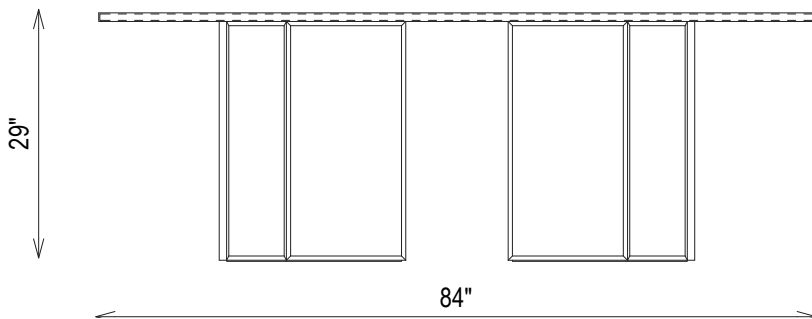

FINISHES

FRACTURED RACETRACK TABLE - 72"

FTA17007

AVAILABLE IN

Clear Cracked Glass
Smoked Cracked Glass

DIMENSIONS

Width:72"
Depth:42"
Height:29"

FRACTURED RACETRACK TABLE - 84"

FTA17007

AVAILABLE IN

Clear Cracked Glass
Smoked Cracked Glass

DIMENSIONS

Width:84"
Depth:42"
Height:29"

FRACTURED RACETRACK TABLE - 96"

FTA17007

AVAILABLE IN

Clear Cracked Glass
Smoked Cracked Glass

DIMENSIONS

Width:96"
Depth:48"
Height:29"

FRACTURED RACETRACK TABLE - 108"

FTA17007

AVAILABLE IN

Clear Cracked Glass
Smoked Cracked Glass

DIMENSIONS

Width:108"
Depth:48"
Height:29"