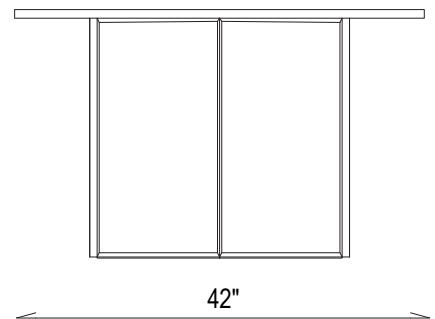

FINISHES

FRACTURED RACETRACK TABLE - 72"

FTA17007

AVAILABLE IN

Clear Cracked Glass
Smoked Cracked Glass

DIMENSIONS

Width:72"
Depth:42"
Height:29"

FRACTURED RACETRACK TABLE - 84"

FTA17007

AVAILABLE IN

Clear Cracked Glass
Smoked Cracked Glass

DIMENSIONS

Width:84"
Depth:42"
Height:29"

FRACTURED RACETRACK TABLE - 96"

FTA17007

AVAILABLE IN

Clear Cracked Glass
Smoked Cracked Glass

DIMENSIONS

Width:96"
Depth:48"
Height:29"

FRACTURED RACETRACK TABLE - 108"

FTA17007

AVAILABLE IN

Clear Cracked Glass
Smoked Cracked Glass

DIMENSIONS

Width:108"
Depth:48"
Height:29"