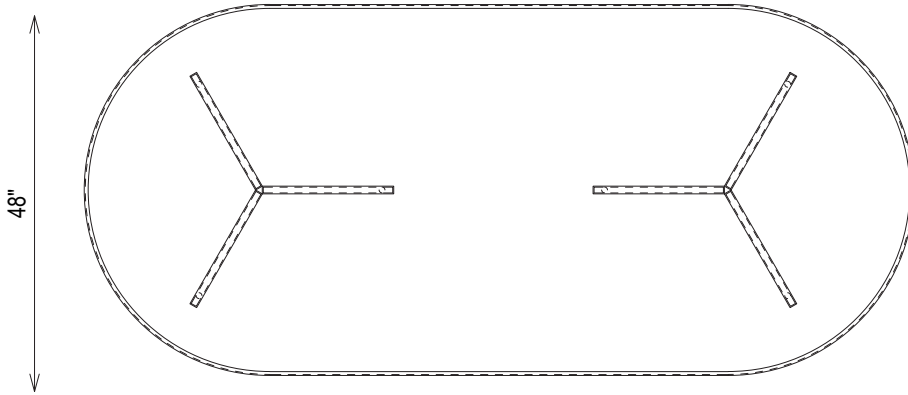

FINISHES

FRACTURED RACETRACK TABLE - 72"

FTA17007

AVAILABLE IN

Clear Cracked Glass
Smoked Cracked Glass

DIMENSIONS

Width:72"
Depth:42"
Height:29"

FRACTURED RACETRACK TABLE - 84"

FTA17007

AVAILABLE IN

Clear Cracked Glass
Smoked Cracked Glass

DIMENSIONS

Width:84"
Depth:42"
Height:29"

FRACTURED RACETRACK TABLE - 96"

FTA17007

AVAILABLE IN

Clear Cracked Glass
Smoked Cracked Glass

DIMENSIONS

Width:96"
Depth:48"
Height:29"

FRACTURED RACETRACK TABLE - 108"

FTA17007

AVAILABLE IN

Clear Cracked Glass
Smoked Cracked Glass

DIMENSIONS

Width:108"
Depth:48"
Height:29"