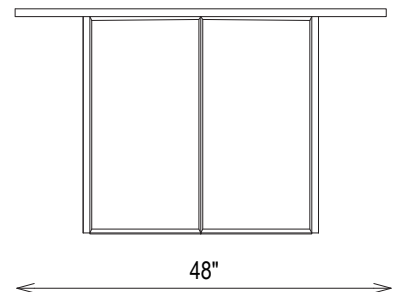

FINISHES

FRACTURED RACETRACK TABLE - 72"

FTA17007

AVAILABLE IN

Clear Cracked Glass
Smoked Cracked Glass

DIMENSIONS

Width:72"
Depth:42"
Height:29"

FRACTURED RACETRACK TABLE - 84"

FTA17007

AVAILABLE IN

Clear Cracked Glass
Smoked Cracked Glass

DIMENSIONS

Width:84"
Depth:42"
Height:29"

FRACTURED RACETRACK TABLE - 96"

FTA17007

AVAILABLE IN

Clear Cracked Glass
Smoked Cracked Glass

DIMENSIONS

Width:96"
Depth:48"
Height:29"

FRACTURED RACETRACK TABLE - 108"

FTA17007

AVAILABLE IN

Clear Cracked Glass
Smoked Cracked Glass

DIMENSIONS

Width:108"
Depth:48"
Height:29"