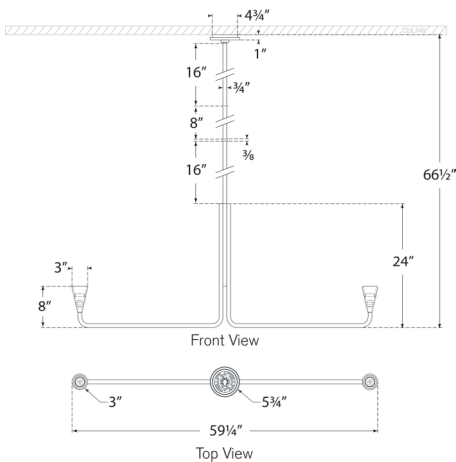

Brassica Large Linear Chandelier

KW5642A1

Materials Shown

Aged Iron

Available in

**Aged Iron
Plaster White**

Dimensions

O/A Height: 66.5"

Min. Custom Height: 30.75"

Width: 59.25" x 3"

Canopy: 4.75" Round

Socket

Dedicated LED

Wattage

12w (1000lm)

Weight

7lbs

Brassica Large Linear Chandelier

KW5642PW

Materials Shown

Aged Iron

Available in

**Aged Iron
Plaster White**

Dimensions

O/A Height: 66.5"

Min. Custom Height: 30.75"

Width: 59.25" x 3"

Canopy: 4.75" Round

Socket

Dedicated LED

Wattage

12w (1000lm)