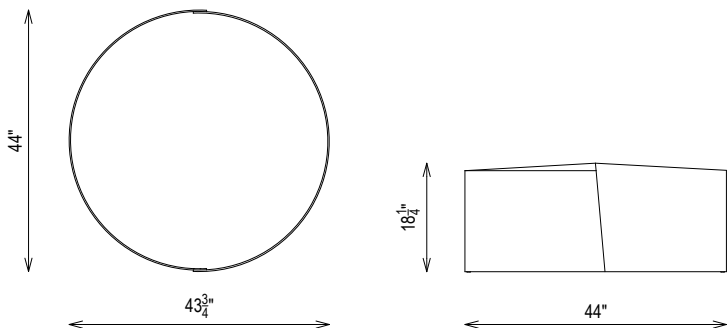

ALTA COFFEE TABLE

EJV1510-40

MATERIALS SHOWN

White Venatino Marble
Burnished Brass

AVAILABLE IN

Negro Marquina Marble
Blackened Brass

DIMENSIONS

Width: 44"
Height: 18.25"
Depth: 43.75"