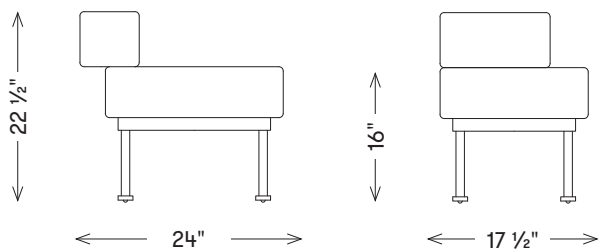

kelly wearstler

VIVANT PETITE CHAIR

FCL20016

MATERIALS SHOWN

Blackened Stainless Steel

AVAILABLE IN

Blackened Stainless Steel

DIMENSIONS

Width: 24"
Depth: 17 1/2"
Height: 22 1/2"
Seat Height: 16"

FINISHES