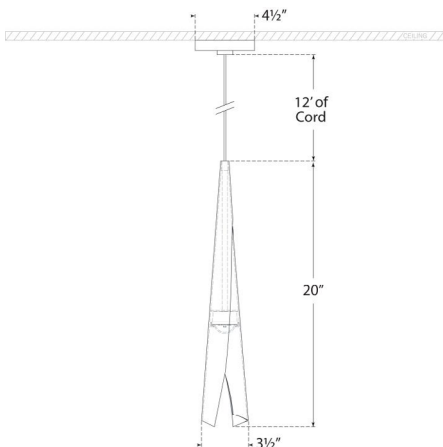

Piel Delicate Wrapped Pendant

KW5630AB

Materials Shown

Antique-Burnished Brass

Available in

Antique-Burnished Brass

Bronze

Pewter

Dimensions

Height: 20"

Width: 3.5"

Canopy: 4.5" Round

Socket

Dedicated LED

Wattage

12w (1000lm)

Weight

3lbs