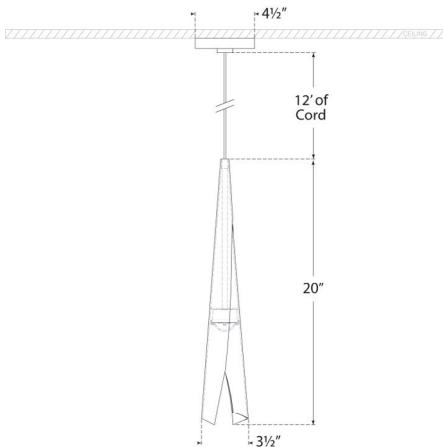

Dimensions

Height: 20"

Width: 3.5"

Canopy: 4.5" Round

Socket

Dedicated LED

Wattage

12w (1000lm)

Bronze

Pewter

Dimensions

Height: 20"

Width: 3.5"

Canopy: 4.5" Round

Socket

Dedicated LED

Wattage

12w (1000lm)

Weight

3lbs

Piel Delicate Wrapped Pendant

KW5630PWT

Materials Shown

Pewter

Available in

Antique-Burnished Brass

Bronze

Pewter

Dimensions

Height: 20"

Width: 3.5"

Canopy: 4.5" Round