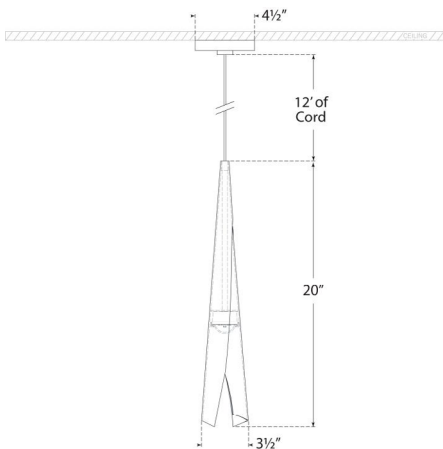

Piel Delicate Wrapped Pendant

KW5630BZ

Materials Shown

Bronze

Available in

Antique-Burnished Brass

Bronze

Pewter

Dimensions

Height: 20"

Width: 3.5"

Canopy: 4.5" Round

Socket

Dedicated LED

Wattage

12w (1000lm)

Weight

3lbs