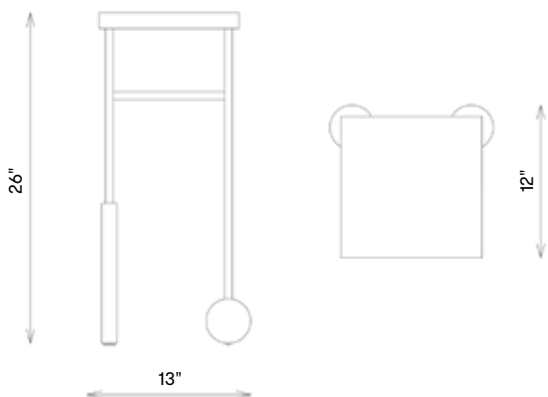

kelly wearstler

NIMES DRINKS TABLE

EJV1522-41

MATERIALS SHOWN

Blackened Stainless Steel
with Leathered Black Granite

DIMENSIONS

Width: 13"
Depth: 12"
Height: 26"

FINISHES