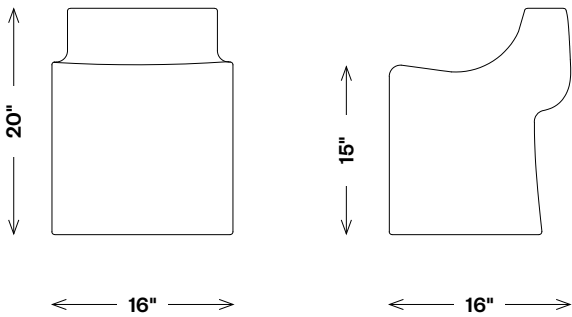

Butt Stool

FST22001

Materials Shown

In Light Smoke

Dimensions

Width: 16"

Depth: 16"

Height: 20"