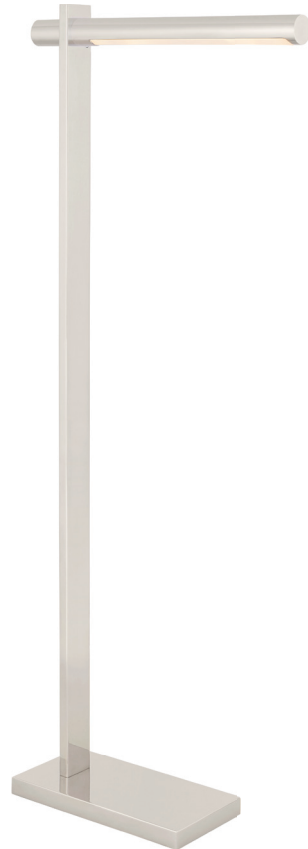

## AXIS PHARMACY FLOOR LAMP

KW1730-AB

## DIMENSIONS

HEIGHT: 45"

WIDTH: 6"

EXTENSION: 18"

BASE: 6" X 12" RECTANGLE

## SOCKET

DEDICATED LED W/ HI-LO

## WATTAGE

25W (2000LM)

kelly wearstler