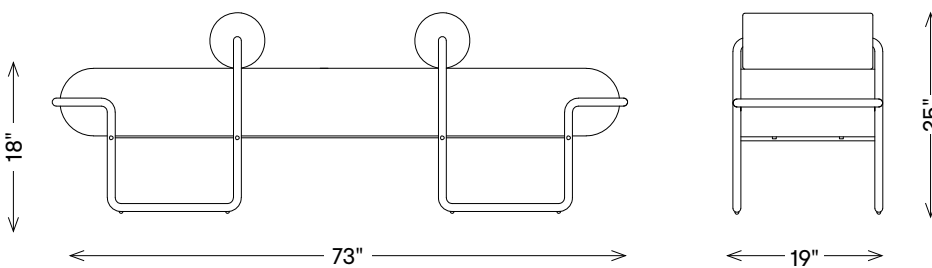

ARDENT BENCH

EJV1561-09

MATERIALS SHOWN

Medium Pewter with Swift Harvest

AVAILABLE IN

See Materials PDF

DIMENSIONS

Width: 73"
Height: 25"
Seat Height: 18"
Depth: 19"

FINISHES