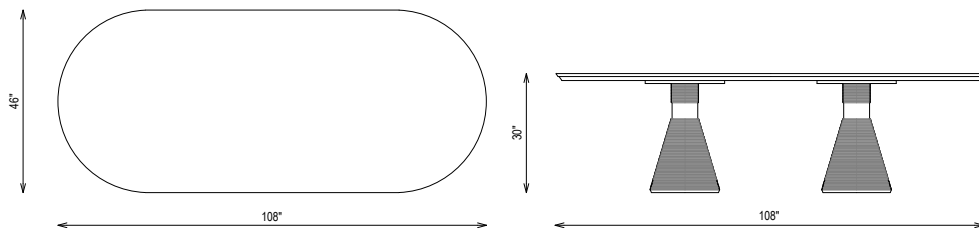

kelly wearstler

MIRAMAR DINING TABLE

EJV1502-20

MATERIALS SHOWN

Ebonized Hardwood
Burnished Brass
Black Granite with Leather Finish

DIMENSIONS

Width: 108"
Height: 30"
Depth: 46"

FINISHES