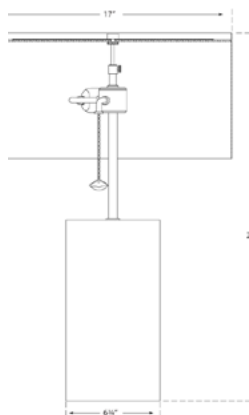

kelly wearstler

ZUMA TABLE LAMP

KW 3085BZ-AB

MATERIALS SHOWN

BRONZE WITH ANTIQUE-BURNISHED BRASS SHADE

AVAILABLE IN

BRONZE WITH ANTIQUE-BURNISHED BRASS SHADE

DIMENSIONS

WIDTH: 17"
HEIGHT: 26.5"
BASE: 6.75" SQUARE
SHADE: 17" X 17" X 9"

SOCKET

2 - KEYLESS W/ PULL CHAIN

WATTAGE

2 - 60 A