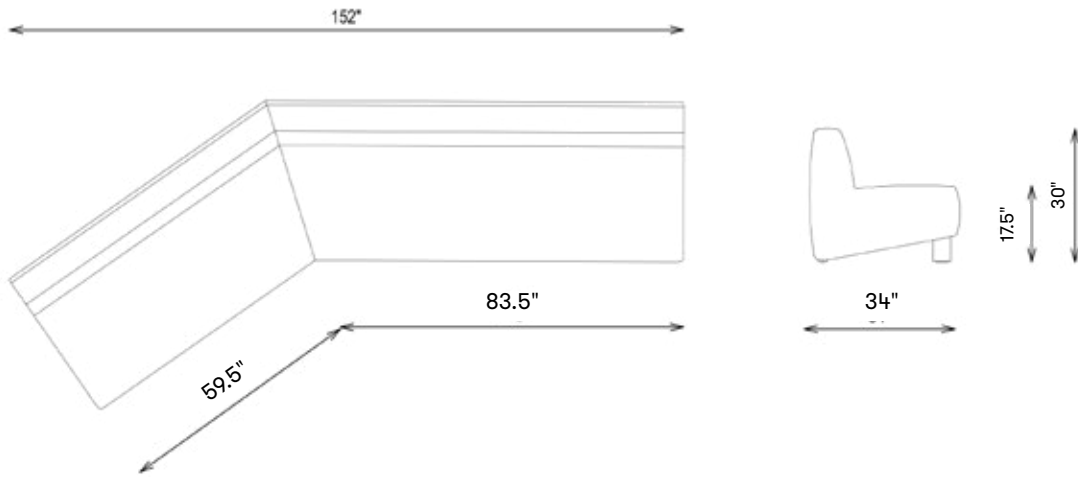

kelly wearstler

ZEPHYR SECTIONAL

EJV1555-71 LSF/RSF
EJV1555-95 LSF/RSF

MATERIALS SHOWN

Textured Burnished Brass
In Tori Olive • W10892-10

DIMENSIONS

Width: 152"
Depth: 34"
Height: 30"
Seat Height: 17.5"
Weight: 174lbs /79kgs
131lbs /59kgs

Each sectional piece sold separately

ZEPHYR SECTIONAL - LEFT FACING EJV1555-95LSF/71LSF

ZEPHYR SECTIONAL - RIGHT FACING EJV1555-95RSF/71RSF

ZEPHYR SECTIONAL - PLAN VIEW

EJV1555-95