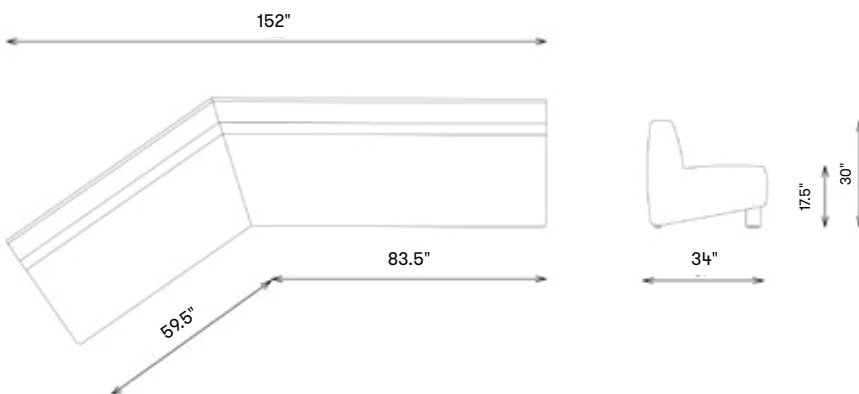

kelly wearstler

ZEPHYR SECTIONAL

EJV1555-71 LSF/RSF
EJV1555-95 LSF/RSF

MATERIALS SHOWN

Textured Burnished Brass
In Tori Olive • W10892-10

DIMENSIONS

Width: 152"
Depth: 34"
Height: 30"
Seat Height: 17.5"
Weight: 174lbs /79kgs
131lbs /59kgs

Each sectional piece sold separately

ZEPHYR SECTIONAL - LEFT FACING EJV1555-95LSF/71LSF

ZEPHYR SECTIONAL - RIGHT FACING EJV1555-95RSF/71RSF

ZEPHYR SECTIONAL - PLAN VIEW

EJV1555-95