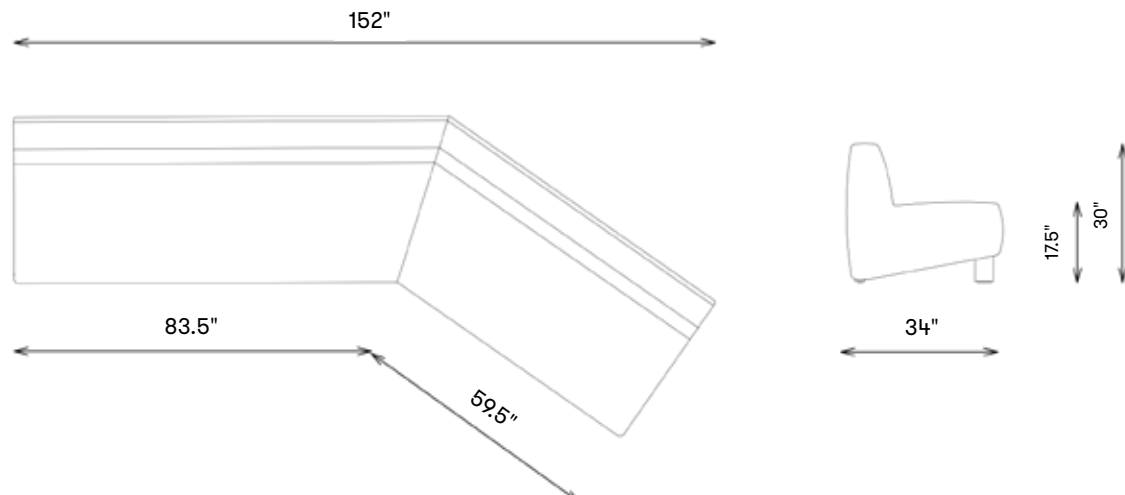

kelly wearstler

ZEPHYR SECTIONAL

EJV1555-71 LSF/RSF
EJV1555-95 LSF/RSF

MATERIALS SHOWN

Textured Burnished Brass
In Tori Olive • W10892-10

DIMENSIONS

Width: 152"
Depth: 34"
Height: 30"
Seat Height: 17.5"
Weight: 174lbs /79kgs
131lbs /59kgs

Each sectional piece sold separately

ZEPHYR SECTIONAL - LEFT FACING EJV1555-95LSF/71LSF

ZEPHYR SECTIONAL - RIGHT FACING EJV1555-95RSF/71RSF

ZEPHYR SECTIONAL - PLAN VIEW

EJV1555-95