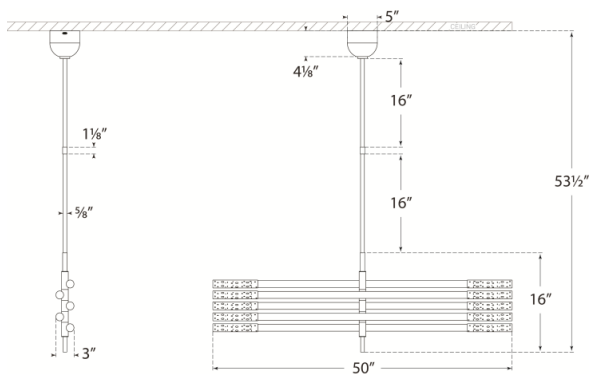

### Dimensions

**O/A Height: 53.5"**  
**Min. Custom Height: 25"**  
**Width: 50"**  
**Canopy: 4.5" Round**

Socket

**Dedicated LED**

Wattage

**45w (3600lm)**

Weight

**25lbs**

### Dimensions

**O/A Height: 53.5"**

**Min. Custom Height: 25"**

**Width: 50"**

**Canopy: 4.5" Round**

Socket

**Dedicated LED**

Wattage

## Rousseau Grande Articulating Chandelier

KW5587PN-EC

Side View

Front View

### Dimensions

**O/A Height: 53.5"**

**Min. Custom Height: 25"**

**Width: 50"**

**Canopy: 4.5" Round**