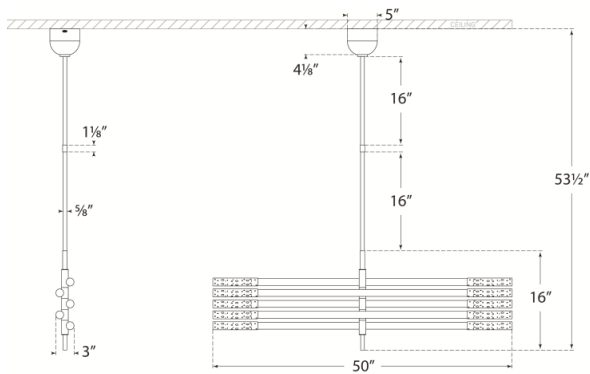

### Dimensions

**O/A Height: 53.5"**  
**Min. Custom Height: 25"**  
**Width: 50"**  
**Canopy: 4.5" Round**

Socket

**Dedicated LED**

Wattage

**45w (3600lm)**

Weight

**25lbs**

## Rousseau Grande Articulating Chandelier

KW5587BZ-EC

Side View

Front View

### Dimensions

**O/A Height: 53.5"**

**Min. Custom Height: 25"**

**Width: 50"**

**Canopy: 4.5" Round**

Socket

**Dedicated LED**

Wattage

### Dimensions

**O/A Height: 53.5"**

**Min. Custom Height: 25"**

**Width: 50"**

**Canopy: 4.5" Round**