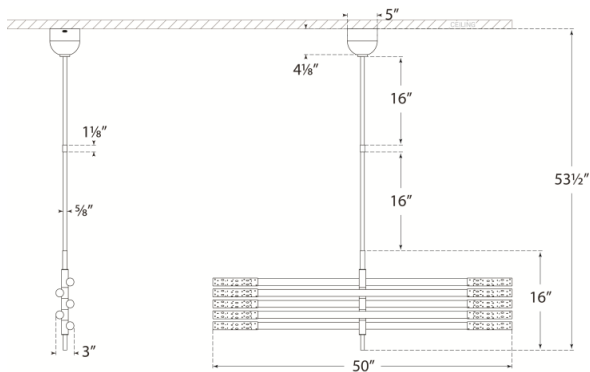

## Rousseau Grande Articulating Chandelier

KW5587AB-EC

Side View

Front View

### Dimensions

**O/A Height: 53.5"**  
**Min. Custom Height: 25"**  
**Width: 50"**  
**Canopy: 4.5" Round**

Socket

**Dedicated LED**

Wattage

**45w (3600lm)**

Weight

**25lbs**

### Dimensions

**O/A Height: 53.5"**

**Min. Custom Height: 25"**

**Width: 50"**

**Canopy: 4.5" Round**

Socket

**Dedicated LED**

Wattage

### Dimensions

**O/A Height: 53.5"**

**Min. Custom Height: 25"**

**Width: 50"**

**Canopy: 4.5" Round**