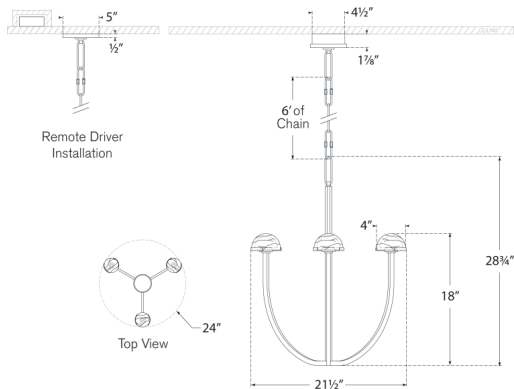

Materials Shown

Polished Nickel with Alabaster

Available in

Antique-Burnished Brass

Bronze

Polished Nickel

Dimensions

Height: 28.75"

Width: 21.5"

Canopy: 4.5" Round

Socket

Dedicated LED

Wattage

18w (1300lm)

Weight

11lbs

Note

**UL Only | Alabaster is a Natural Stone
| Variations in Color and Texture are
Expected**