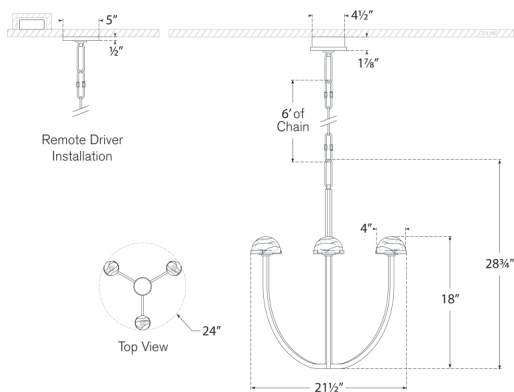

Materials Shown

Bronze with Alabaster

Available in

Antique-Burnished Brass

Bronze

Polished Nickel

Dimensions

Height: 28.75"

Width: 21.5"

Canopy: 4.5" Round

Socket

Dedicated LED

Wattage

18w (1300lm)

Weight

11lbs

Note

**UL Only | Alabaster is a Natural Stone
| Variations in Color and Texture are
Expected**