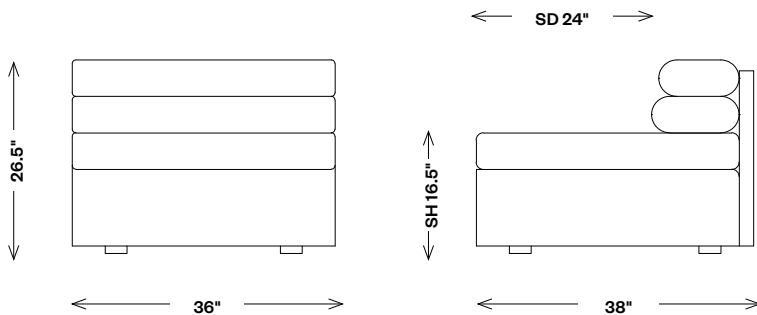

Parallet Chair

FCL21022

Materials Shown

COM

Available in

[Inquire about our materials library](#)

Dimensions

Width: 36"

Depth: 38"

Height: 26.5"

Seat Height: 16.5"

Seat Depth: 24"