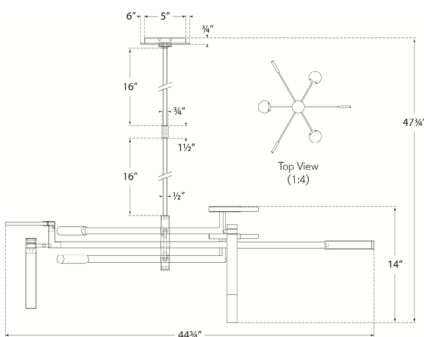

Melange Large Floating Disc Chandelier

KW5602AB-ALB

Materials Shown

**Antique-Burnished Brass with
Alabaster**

Available in

**Antique-Burnished Brass
Bronze
Polished Nickel**

Dimensions

O/A Height: 47.75"

Min. Custom Height: 16.5"

Width: 45"

Canopy: 5" Round

Socket

Dedicated LED

Wattage

12w (1000lm)

Weight

19lbs

Note

**Alabaster is a Natural Stone |
Variations in Color and Texture are
Expected**