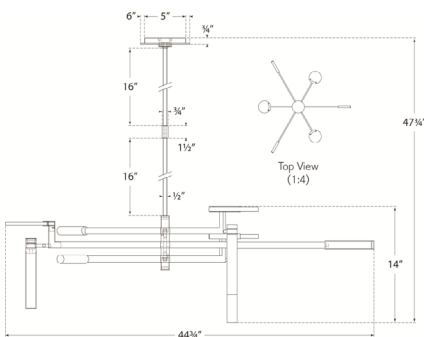

Min. Custom Height: 16.5"

Width: 45"

Canopy: 5" Round

Socket

Dedicated LED

Wattage

12w (1000lm)

Weight

Antique-Burnished Brass

Bronze

Polished Nickel

Dimensions

O/A Height: 47.75"

Min. Custom Height: 16.5"

Width: 45"

Canopy: 5" Round

Socket

Dedicated LED

Wattage

12w (1000lm)

Weight

19lbs

Note

**Alabaster is a Natural Stone |
Variations in Color and Texture are
Expected**

Dimensions

O/A Height: 47.75"

Min. Custom Height: 16.5"

Width: 45"

Canopy: 5" Round

Socket

Dedicated LED

Wattage