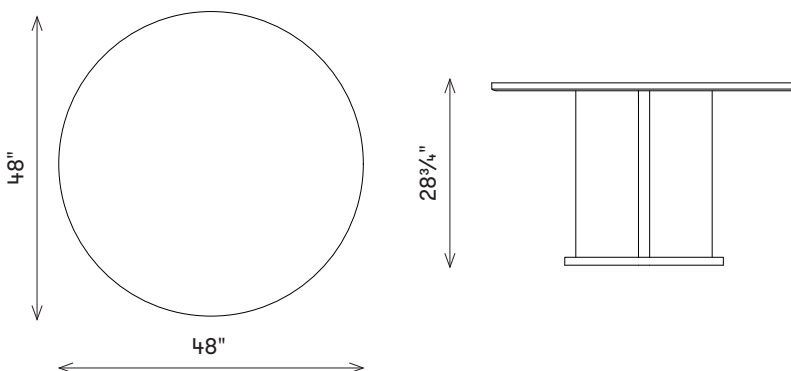

kelly wearstler

LINEAGE DINING TABLE

FTA18019

MATERIALS SHOWN

Negro Marquina & White Calacatta Marble

DIMENSIONS

Diameter: 48"

Height: 28³/₄"