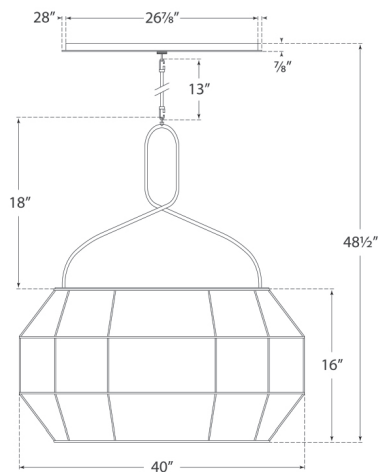

Height: 48.5"
Width: 40"
Canopy: 6" x 28" Oval

SOCKET

6 - E26 Keyless

WATTAGE

6 - 40 T

kelly wearstler

FORZA MEDIUM LINEAR LANTERN

KW 5317AB-L

MATERIALS SHOWN

Antique Burnished Brass with
Gathered Linen Shade

AVAILABLE IN

Polished Nickel
Antique Burnished Brass
Bronze

DIMENSIONS

Height: 48.5"
Width: 40"
Canopy: 6" x 28" Oval

SOCKET

6 - E26 Keyless

Polished Nickel
Antique Burnished Brass
Bronze

DIMENSIONS

Height: 48.5"
Width: 40"
Canopy: 6" x 28" Oval

SOCKET

6 - E26 Keyless

WATTAGE

6 - 40 T