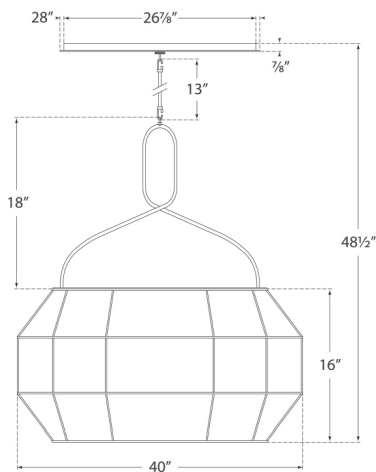

FORZA MEDIUM LINEAR LANTERN

KW 5317BZ-L

MATERIALS SHOWN

Bronze with Gathered Linen Shade

AVAILABLE IN

Polished Nickel
Antique Burnished Brass
Bronze

DIMENSIONS

Height: 48.5"
Width: 40"
Canopy: 6" x 28" Oval

SOCKET

6 - E26 Keyless

WATTAGE

6 - 40 T