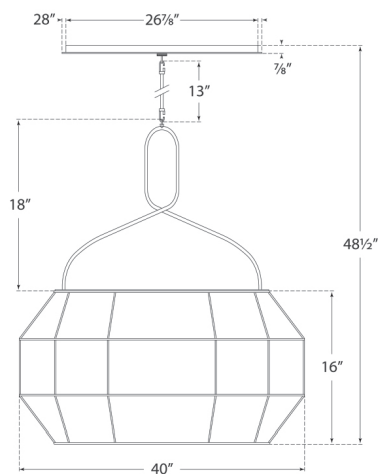

kelly wearstler

FORZA MEDIUM LINEAR LANTERN

KW 5317PN-L

MATERIALS SHOWN

Polished Nickel with
Gathered Linen Shade

AVAILABLE IN

Polished Nickel
Antique Burnished Brass
Bronze

DIMENSIONS

Height: 48.5"
Width: 40"
Canopy: 6" x 28" Oval

SOCKET

6 - E26 Keyless

WATTAGE

6 - 40 T

kelly wearstler

FORZA MEDIUM LINEAR LANTERN

KW 5317AB-L

MATERIALS SHOWN

Antique Burnished Brass with
Gathered Linen Shade

AVAILABLE IN

Polished Nickel
Antique Burnished Brass
Bronze

DIMENSIONS

Height: 48.5"
Width: 40"
Canopy: 6" x 28" Oval

SOCKET

6 - E26 Keyless

Polished Nickel
Antique Burnished Brass
Bronze

DIMENSIONS

Height: 48.5"
Width: 40"
Canopy: 6" x 28" Oval

SOCKET

6 - E26 Keyless

WATTAGE

6 - 40 T