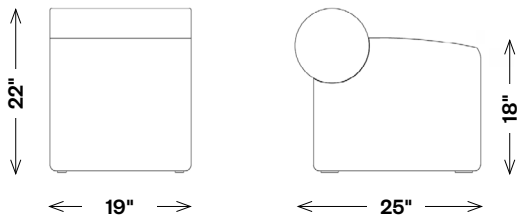

Esfera Ottoman

EJV1562-10

Materials Shown

In Green Graffito

Dimensions

Width: 19"

Depth: 25"

Height: 22"